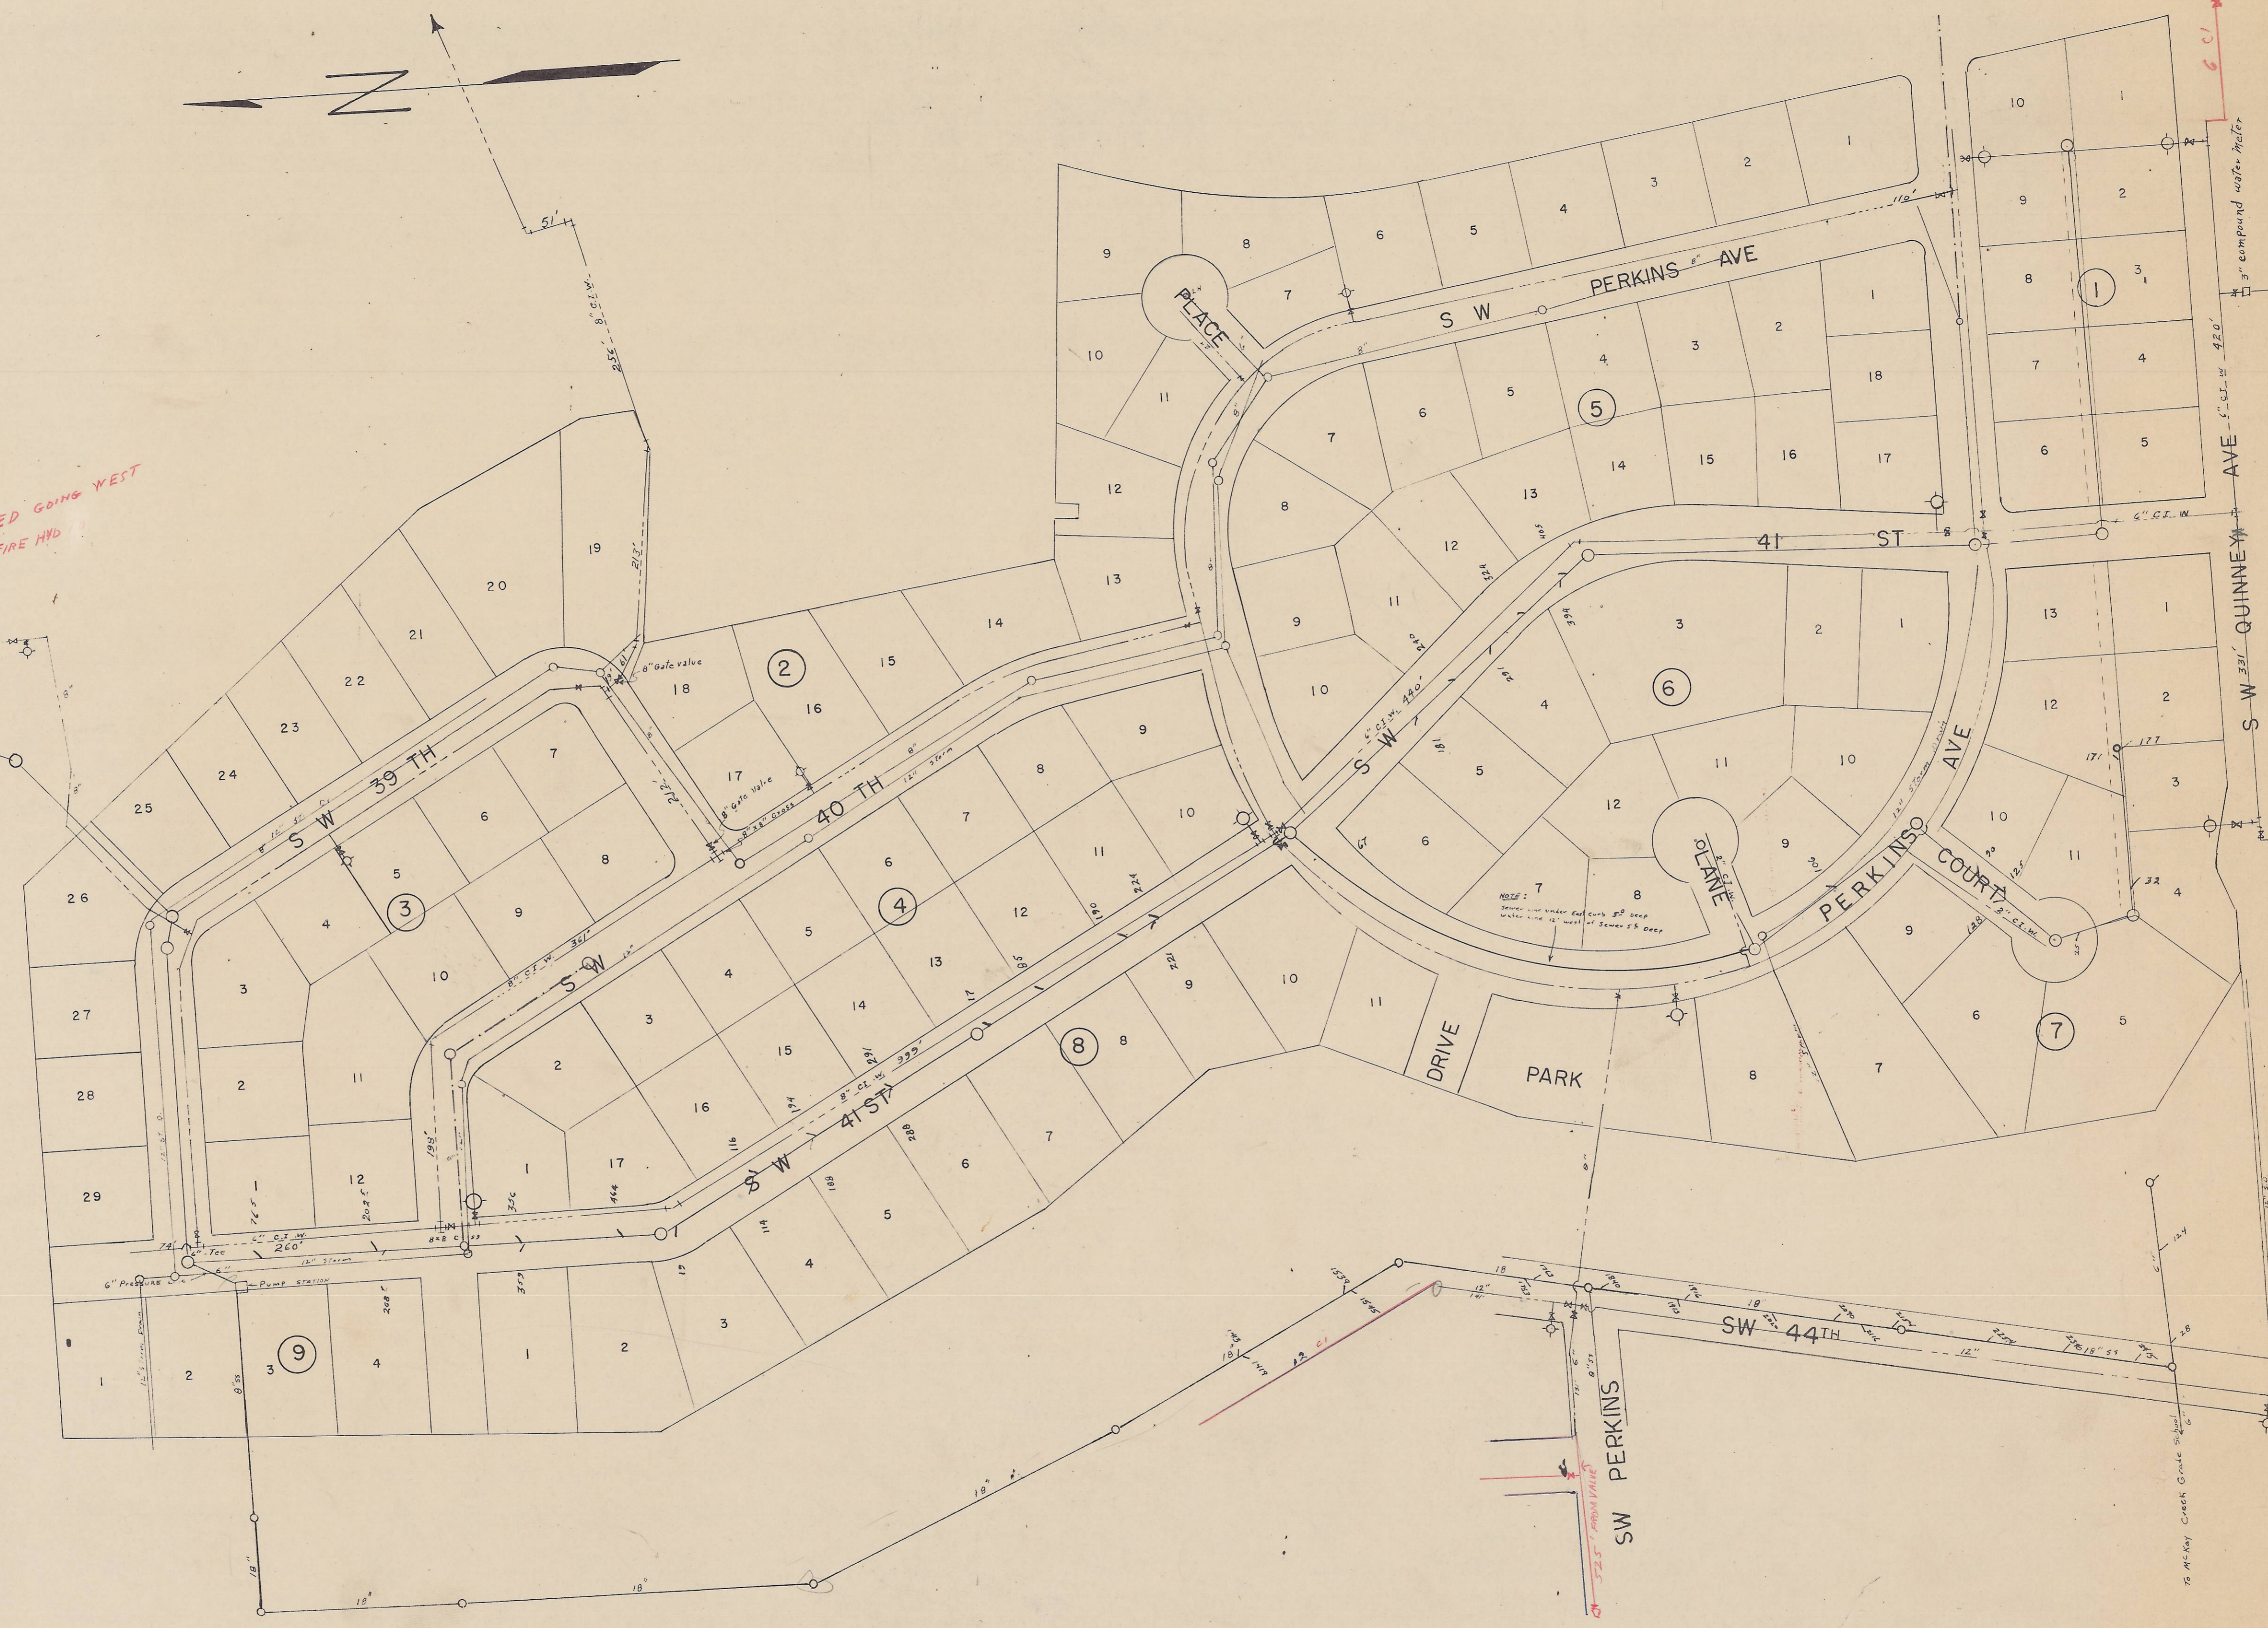

8x6 TEE PLUGED GOING WEST  
162' NORTH OF FIRE HYD  
OUT

To McKay creek water dis