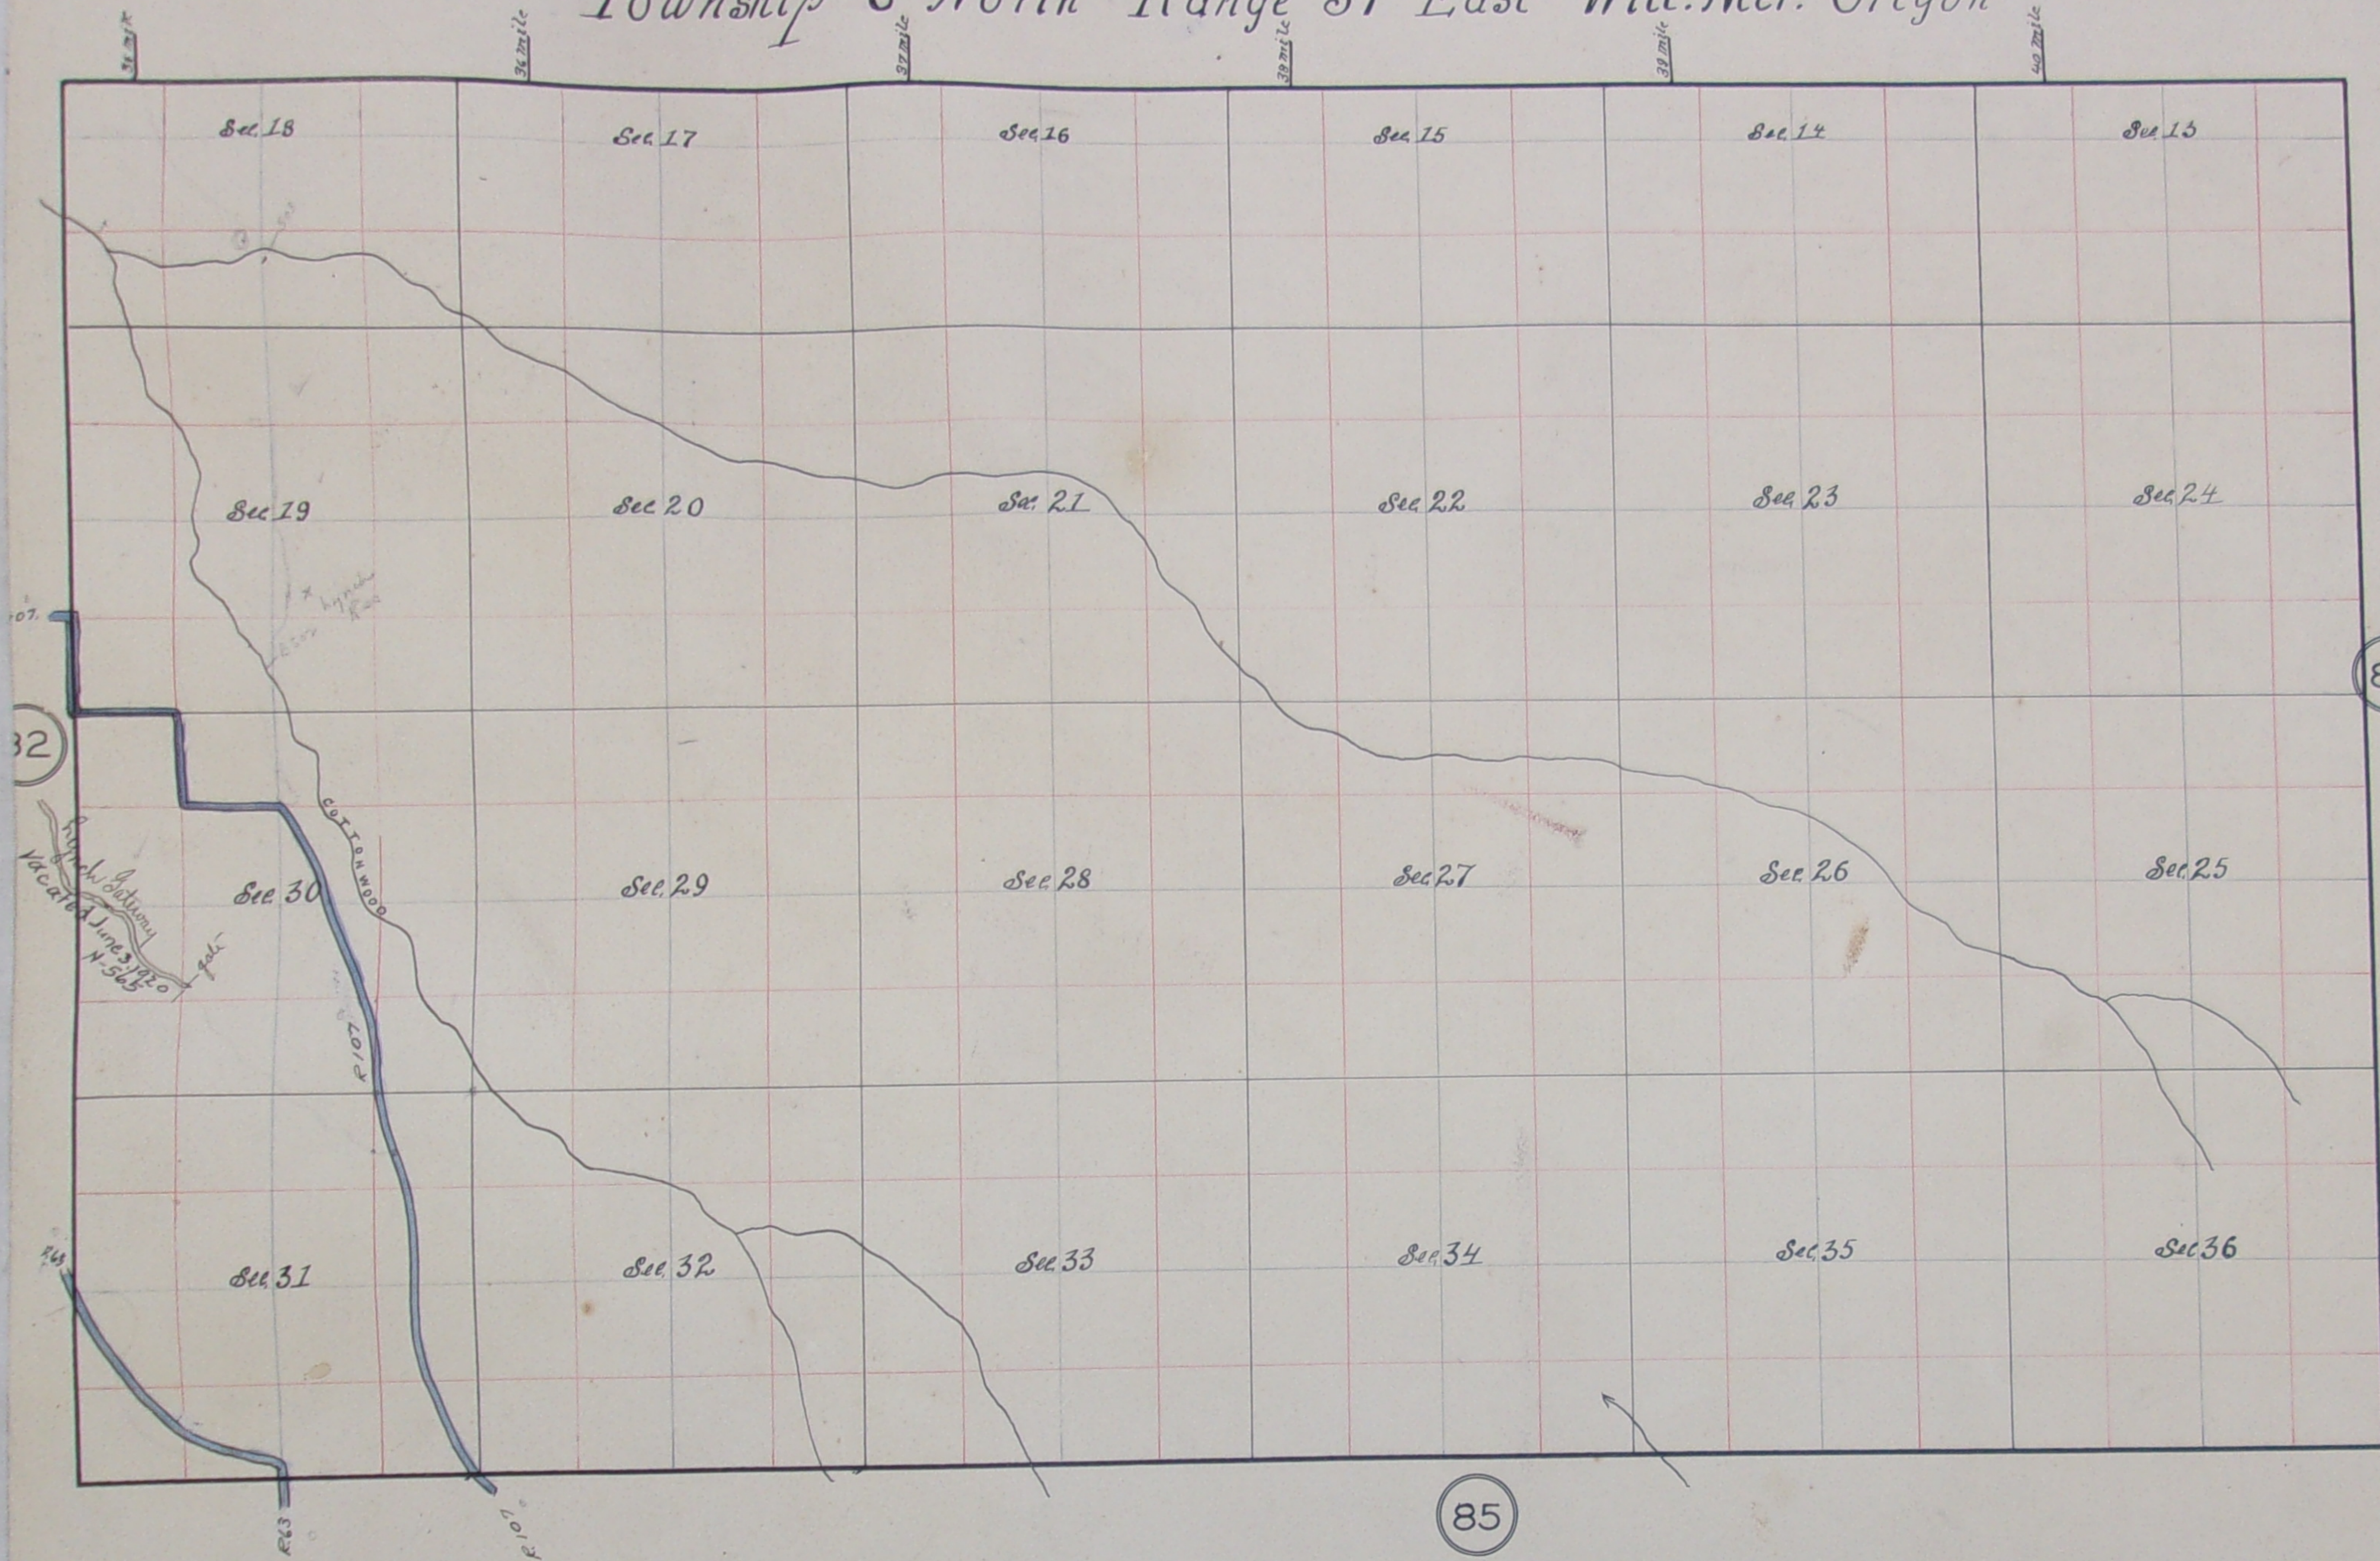

Township 6 North Range 37 East Will. Mer. Oregon

Date	No.	Box	Book	Page	Date	No.	Box	Book	Page
1870	1881	R	E	285					
1878	60		C	177					
July 12, 1919			N	467					
			N	565					

True Meridian
 Lat from 21° 28' 50" E

Scale 25 chains to 1 inch