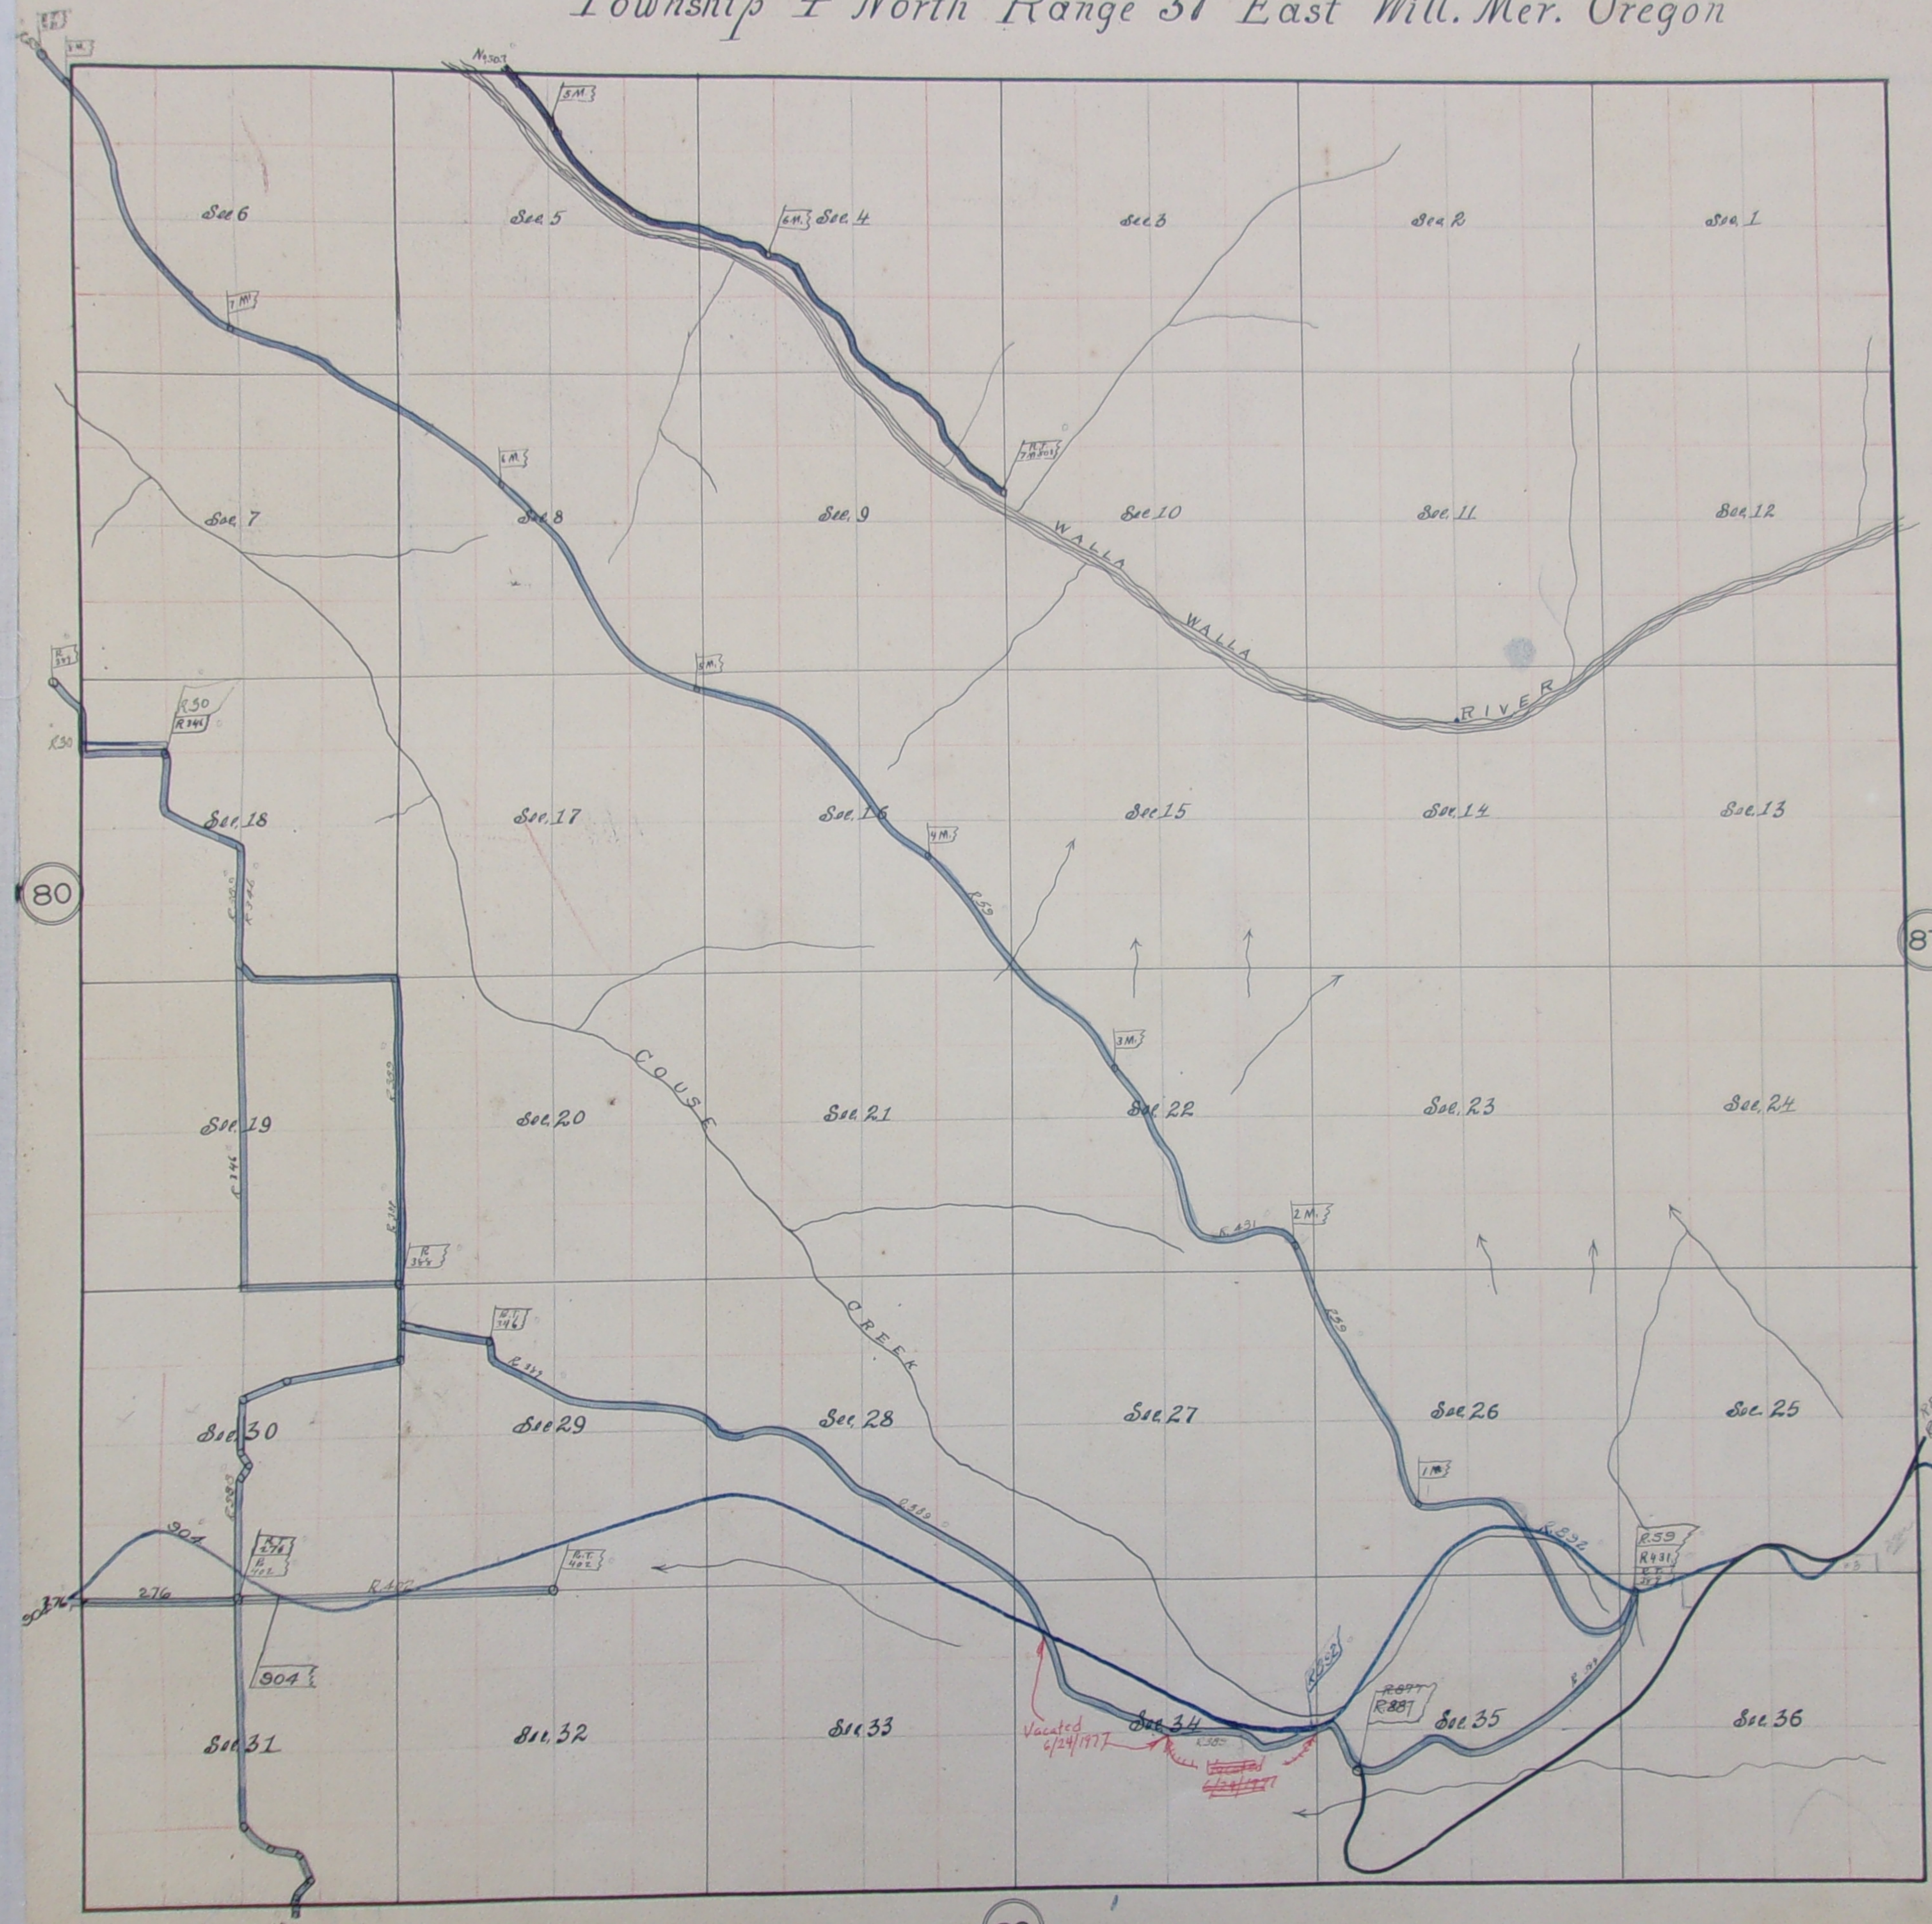

Township 4 North Range 37 East Will. Mer. Oregon

Date	No.	Box	Book	Page	Date	No.	Box	Book	Page
Nov. 9 1893	431	131	J	604					
July 13 1892	388	130	J	220					
Apr 5 1892	349	128	J	308					
Nov 9 1892	402	130	J	349					
Apr 5 1890	346	129	H	575					
Jan 15 1887	276	15	G	471					
Nov 10 1897	503								
Oct 5 1925	877								
Jan. 1893	50								
Apr. 4 1890	33								
Oct 4, 1892	552								
Vacated									
6/24/1977	307								

True Meridian
 100 feet from 1st E. 22. E.

Scale 25 chains to 1 inch