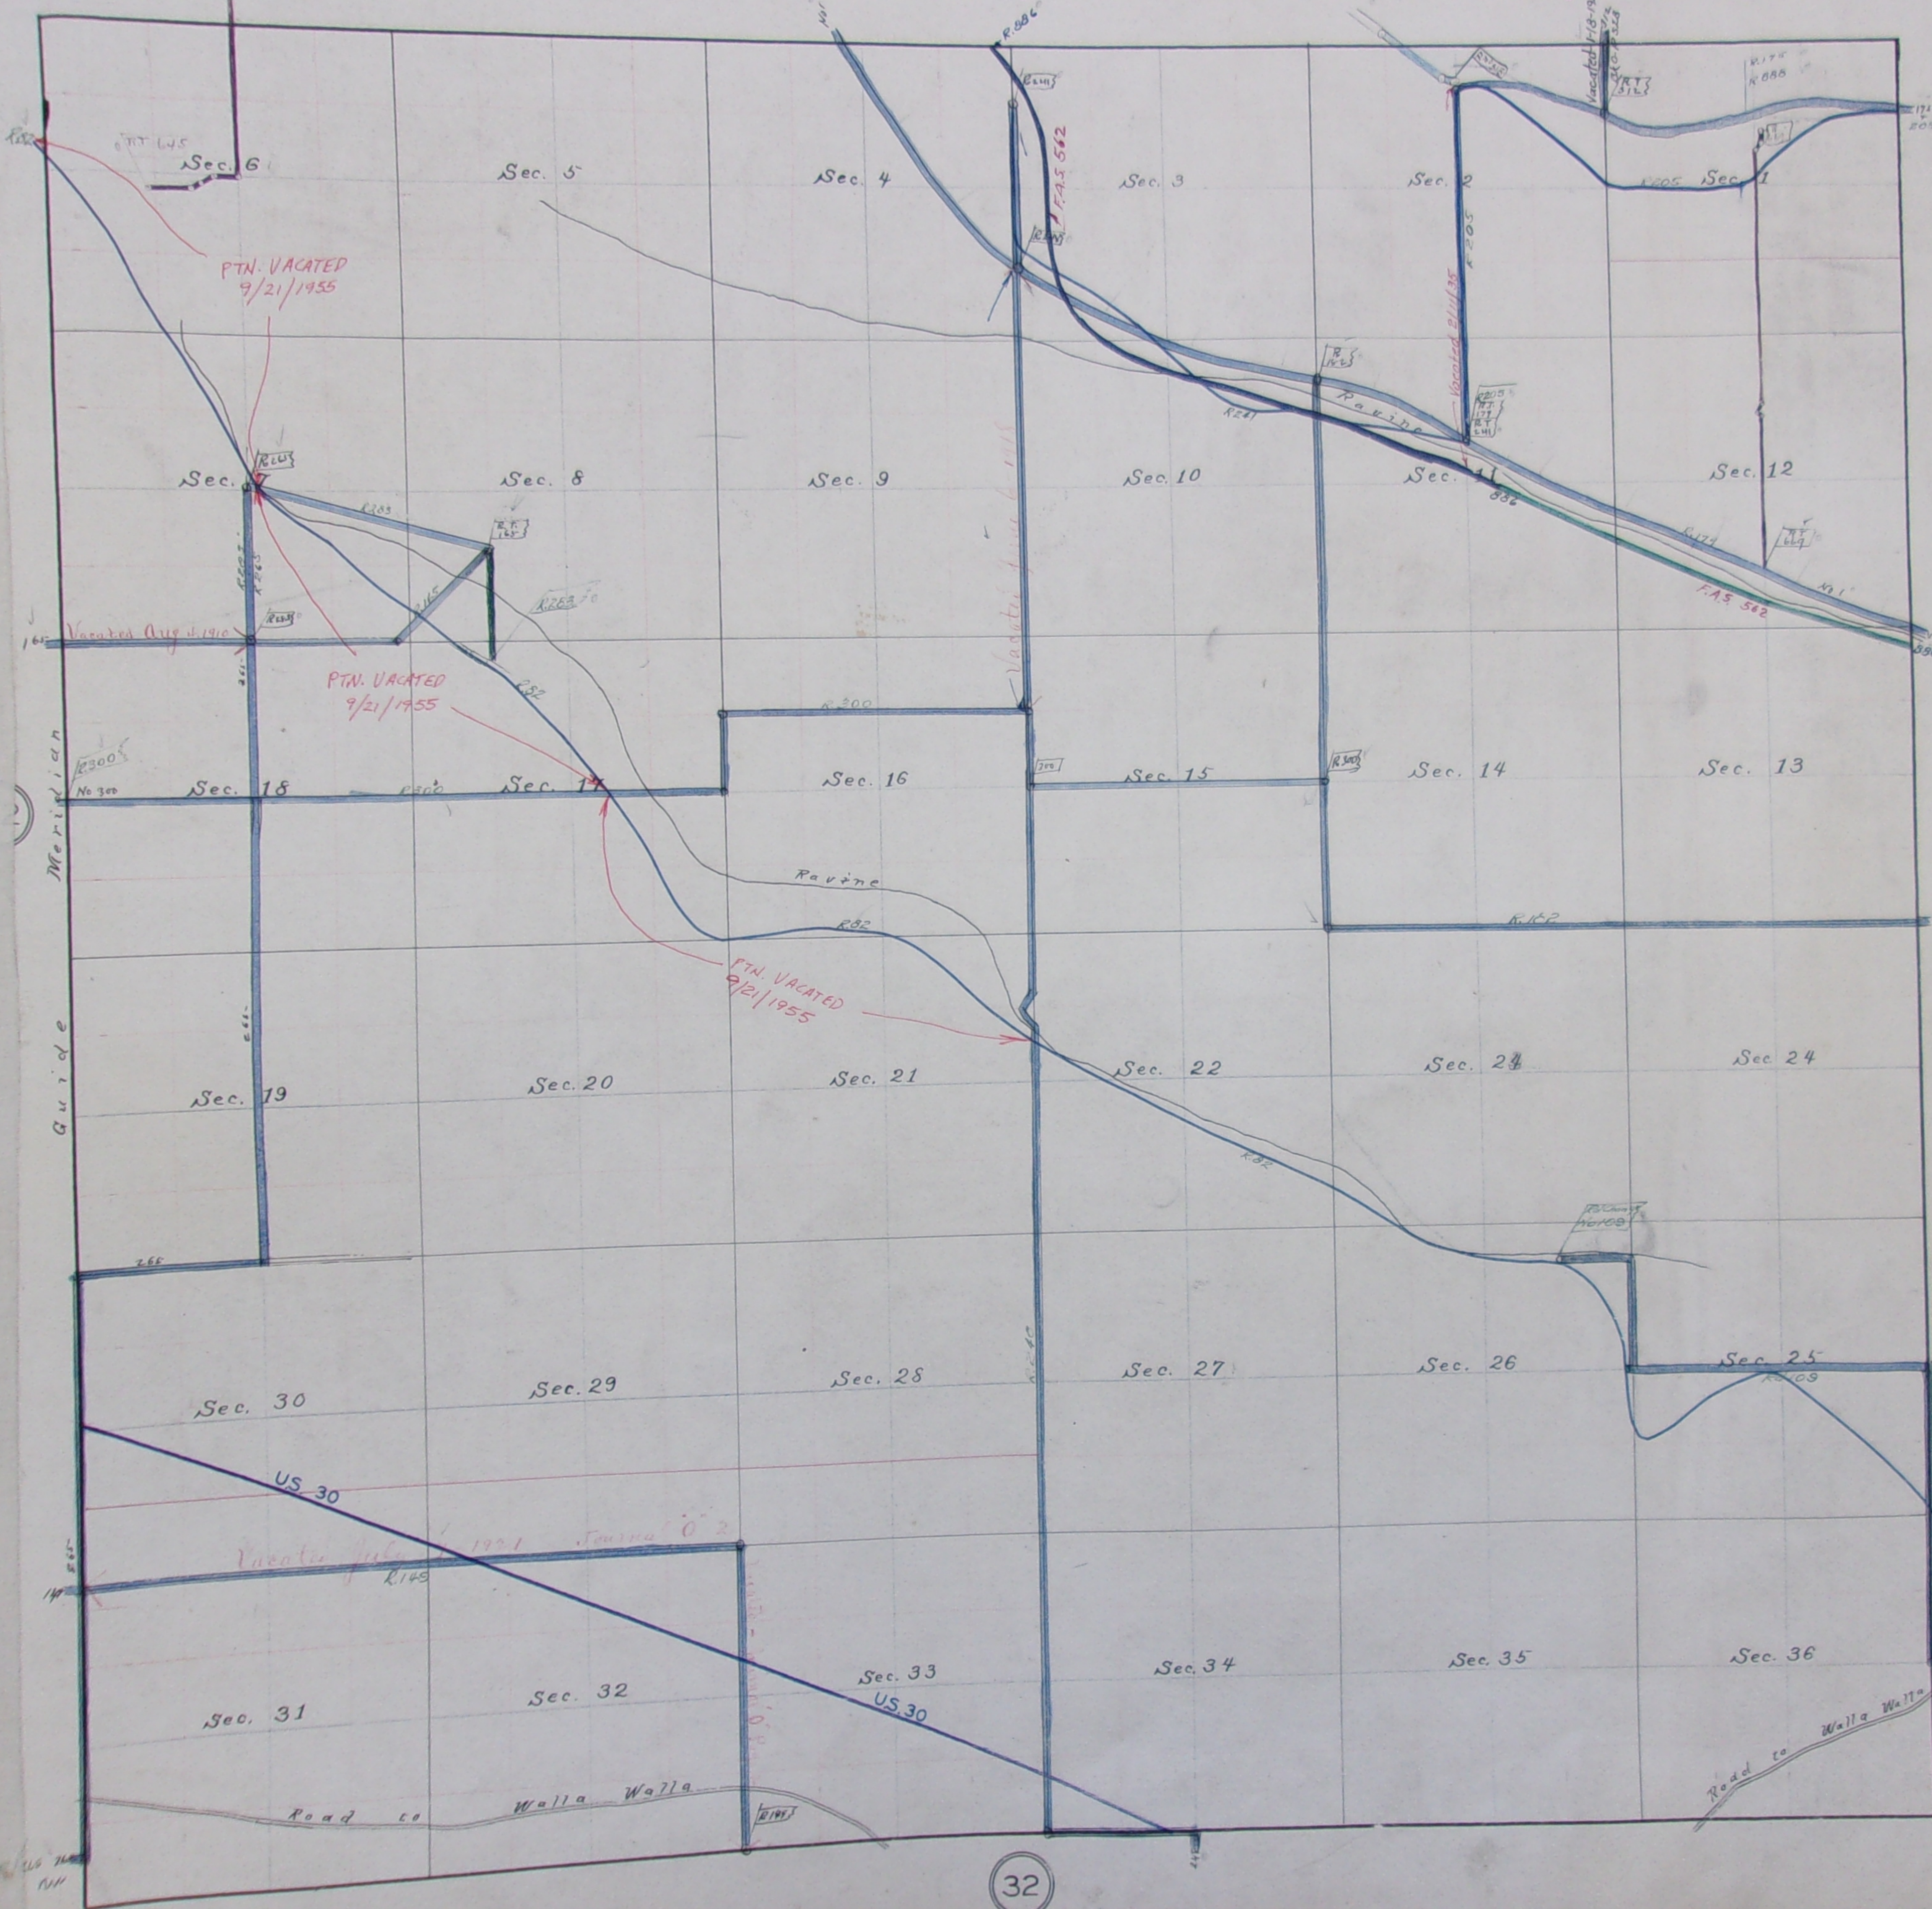

34

Township 3 North Range 31 East Will, Mer, Oregon.

Date	No. Box	Book Page	Date	No. Box	Book Page
Sept 7 1891	300 131	Resurvey			
July 9 1888	300 129	8 11705			
Jan 11 1888	312	H 96			
Oct 6 1886	265 18	G 398			
Apr 19 1883	241 17	G 32			
July 10 1885	248	G 40			
Jan 16 1884	165 15	F 238			
Apr 10 1884	175 15	F 256			
Apr 10 1884	182 15	F 317			
July 31 1884	175 16	F 448			
July 10 1883	149 14	F 57			
Jan 24 1882	100 13	E 247			
Mar 19 1887	213 1	G 470			
Mar 1889	141	D 580			
July 7 1900	515	B 496			
Mar 6 1903	645 233	M 57			
June 8 1909	669	M 371			
Oct 4, 1929	886				
Oct 4, 1929	888				
July 21 1908	805				
Sept 1 1930	82				
Sept 21, 1955	82	U 468			

45

Scale 25 chains to 1 inch.

32