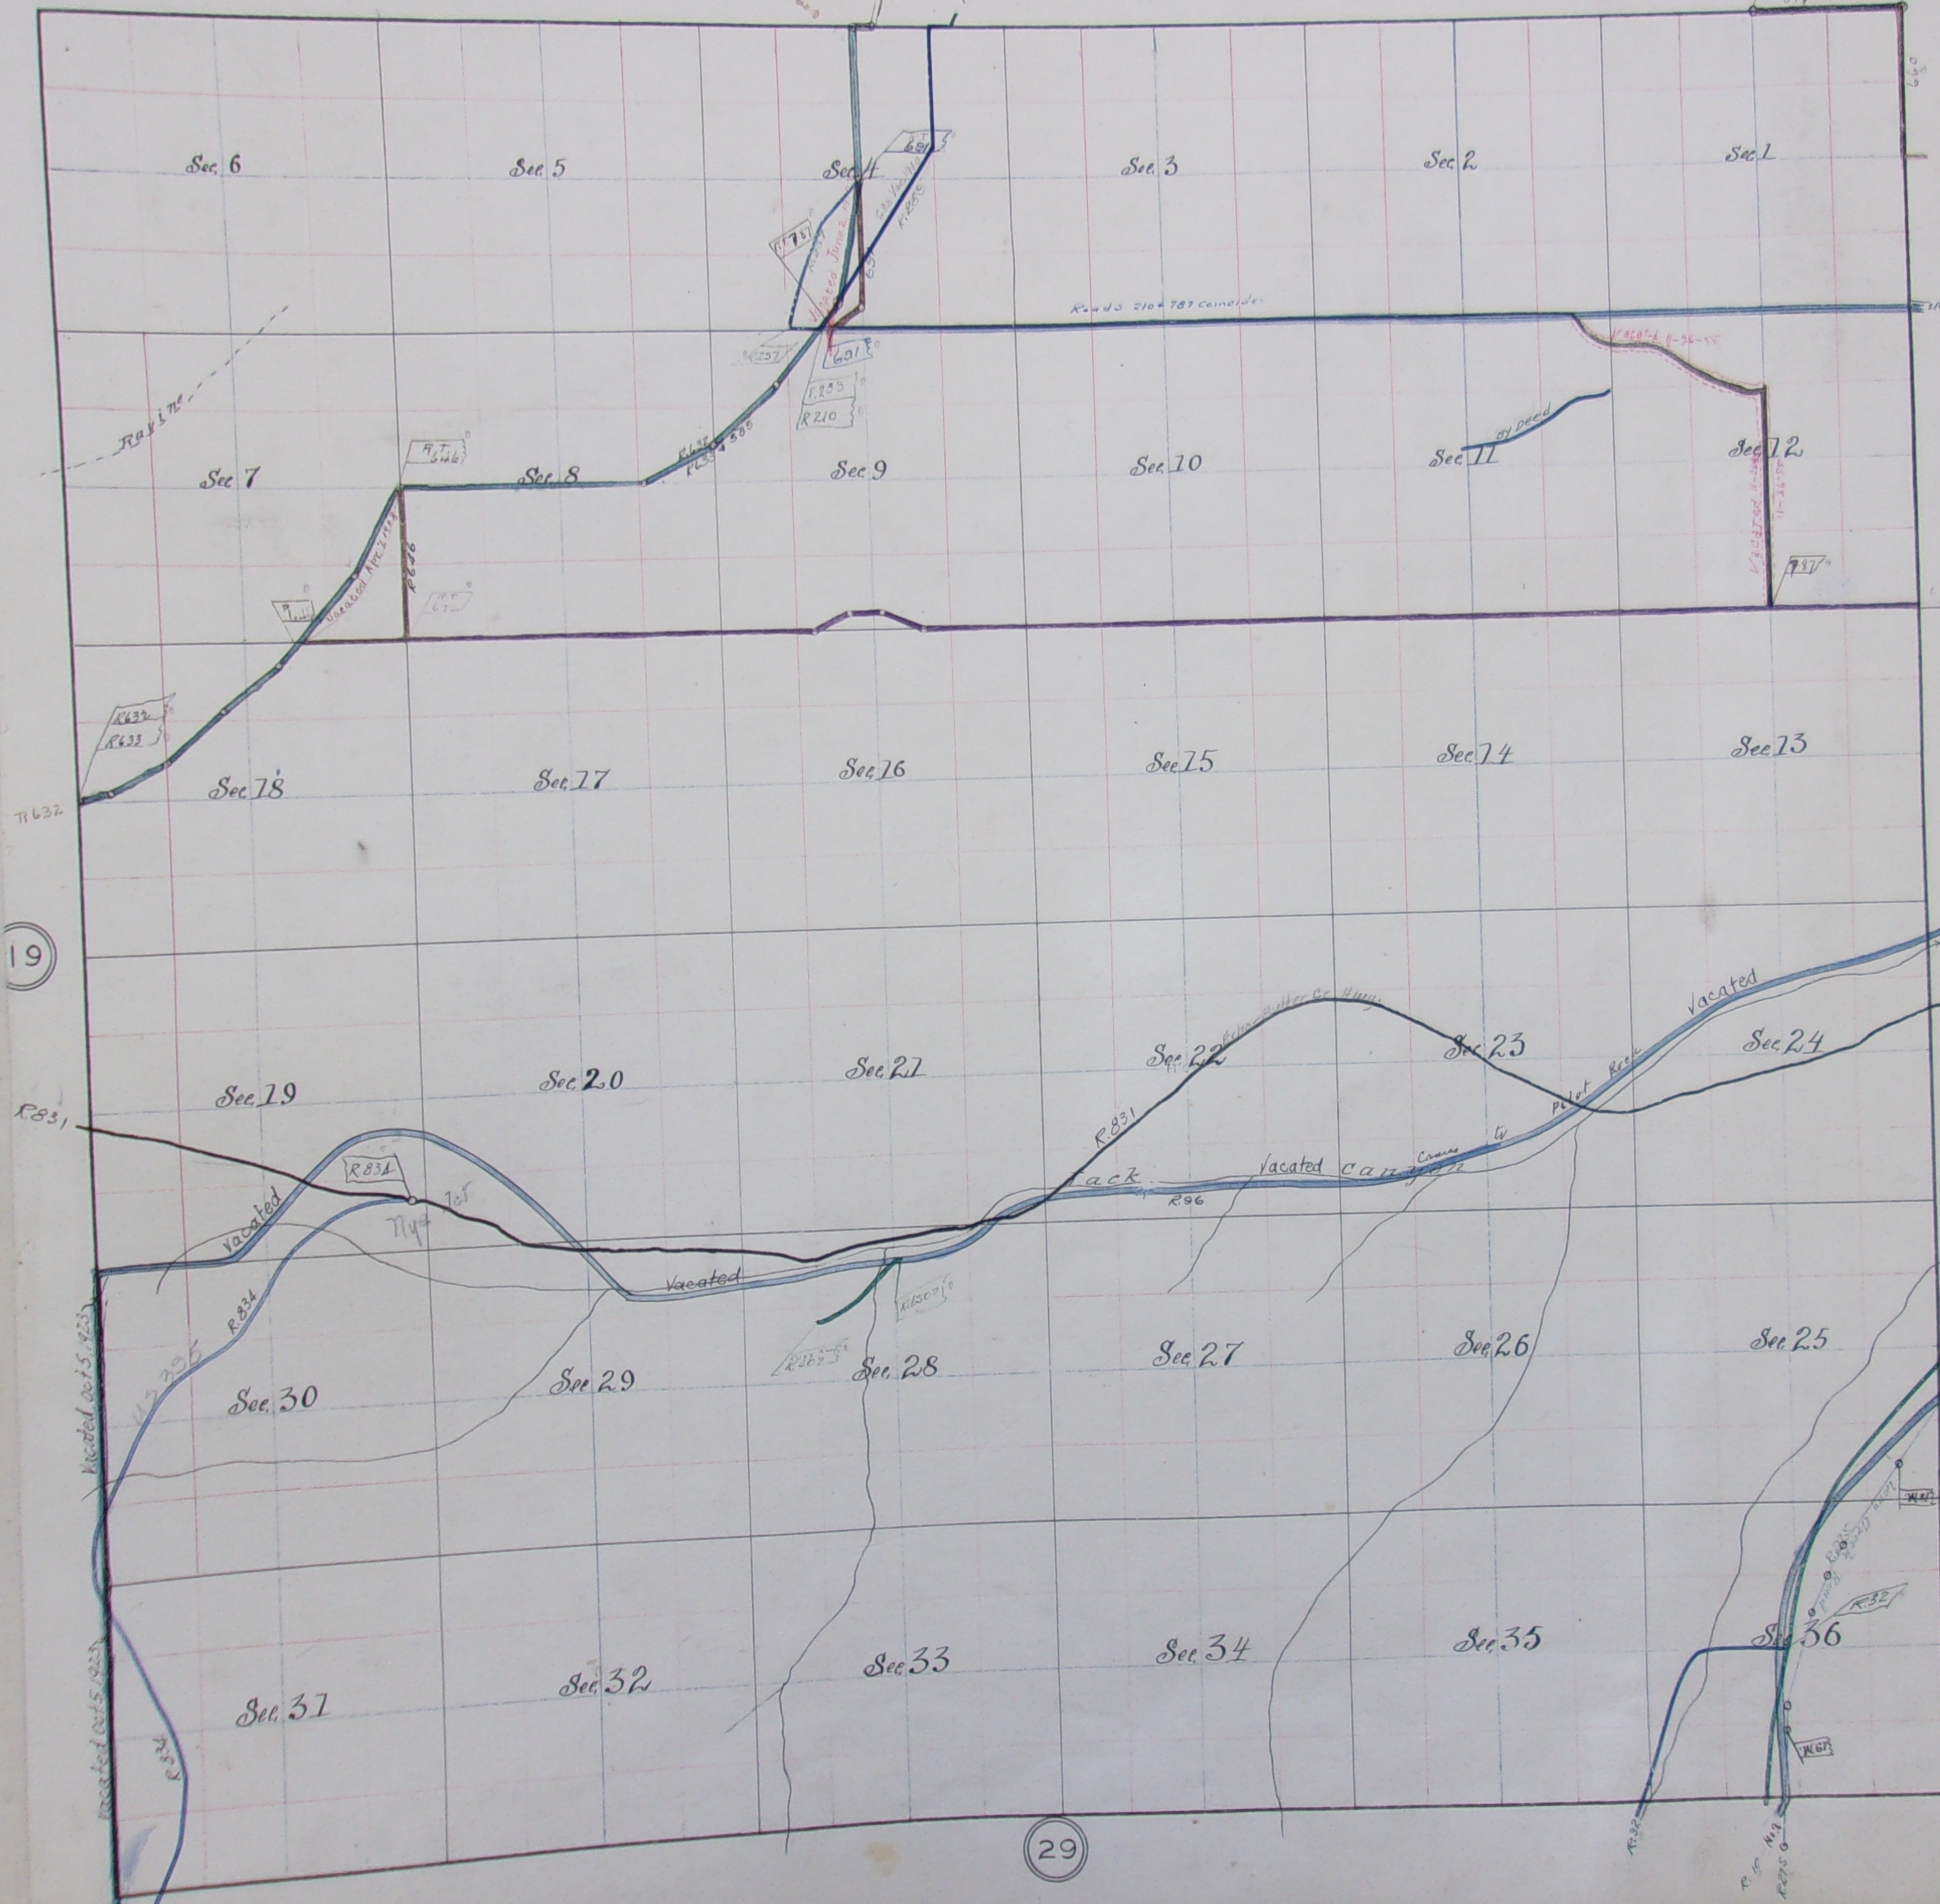

Township 1 South Range 31 East Will. Mer. Oregon

31

Date	No.	Box	Brk	Page	Date	No.	Box	Brk	Page
Apr 10 1854	210	76	F	571					
Nov 1850			E	70					
Apr 5 1870	189		A	614					
June 11 1907	632	561	776	172					
April 1907	233		772	270					
"	233		772	270					
Aug 7 1898	660	462	772	509					
June 2 1910	191		771	453					
June 2 1910	191		772	453					
July 10 1907	722		771	377					
May 2 1871			N	371					
Jan 26 1921	872		N	616					
Oct 5 1923	834		O	212					
July 11 1923	831								
Jan 2 1888	289								
July 15 1886	257								
Sept 3 1875	38								
Oct 7 1886	276								
Jan 1881	96								

42

19

29

True Meridian
 100' from 1812 to 1813 East

Scale 25 chains to 1 inch