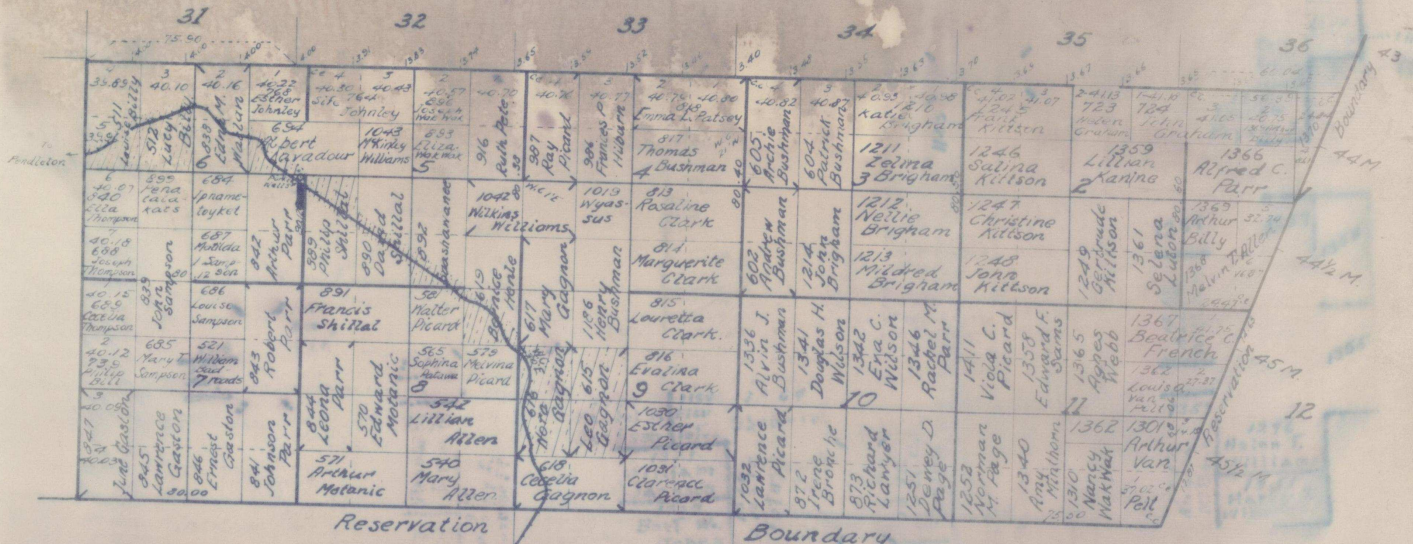

UMATILLA INDIAN RESERVATION

Township No. 1 North, Range No. 35 East Willamette Meridian in Oregon

- Patented land shown thus
- Railroad shown thus
- Roads shown thus
- State Property shown thus

All. No.	Name
1362	Louis R. Van Pelt
1370	Elvena L. Patrick

ETNA
MEACHAM

To La Grande