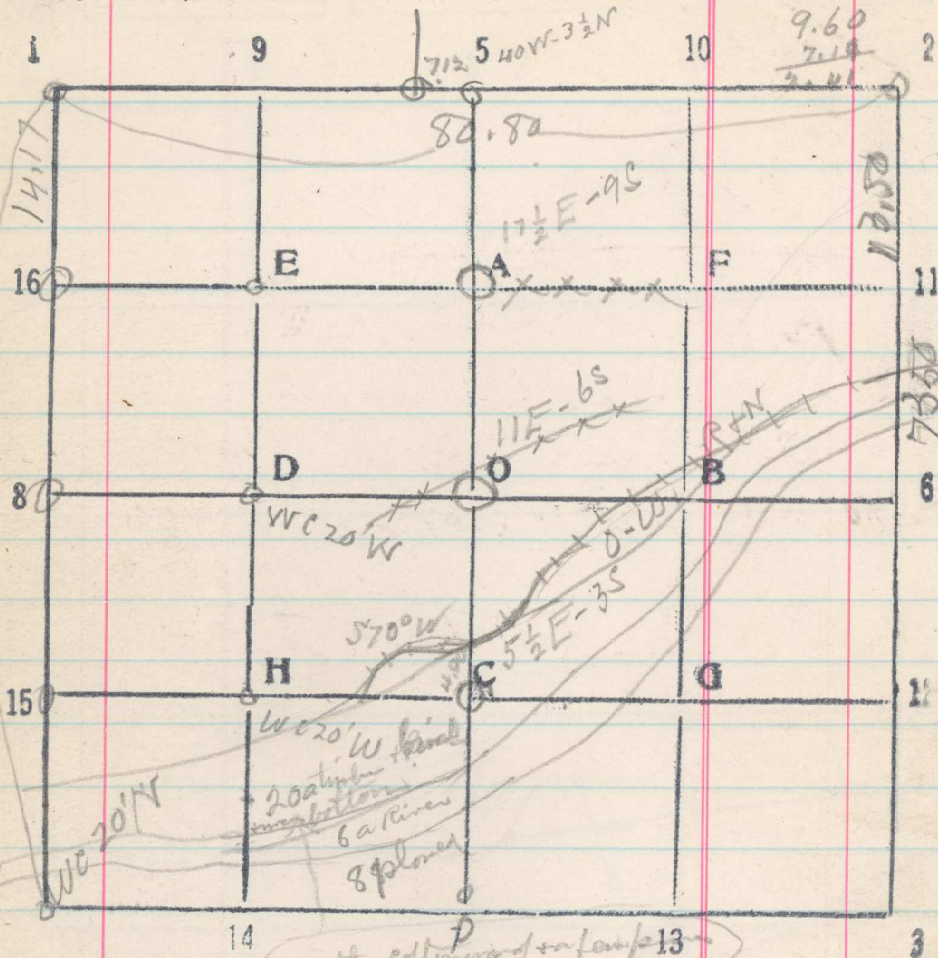

29

Sec. 9

T. 2N

R. 34E

Line 7-5

Set 20.40.6 &

(7350)
7486 1/4 cov bears E. 21 lks

73.50
74.16

3147.66
73.83

73.96
13.

311

From ccofrees, 2 + 3 run West
40.26 Set 1/4 cov for sec 3,
47.45 Set 1/4 cov for sec 34 ^{on line with} _{part of}
80.80 Intersect ccofrees 3 + 4
Jan 8, 1919