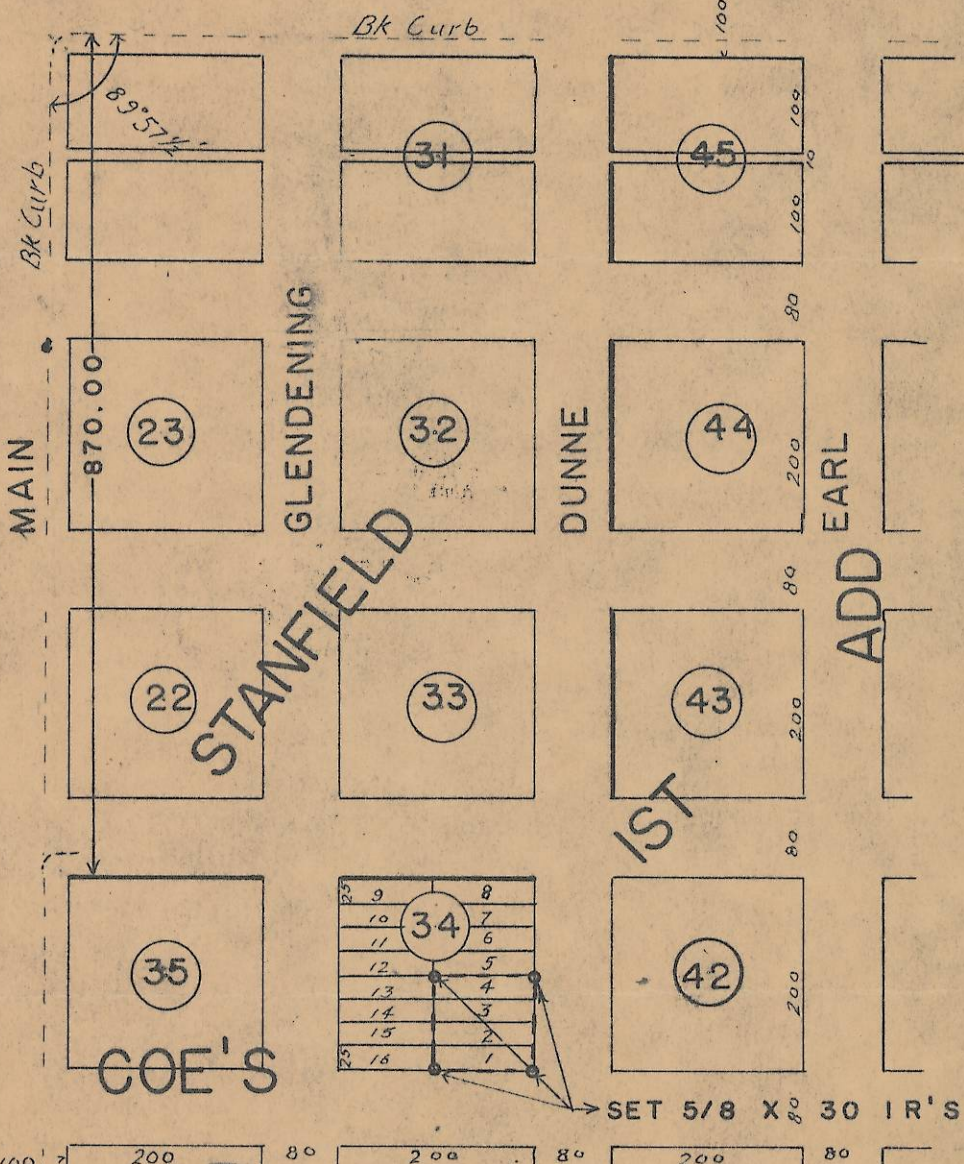

SURVEY FOR LLOYD A. or RUTH LOUISE PLATT  
 Lots 1,2,3,4, in Blk 34, Coe's 1st Add'n  
 to Stanfield in Umatilla Co., Oregon

May 22, 1960

Scale 1" = 200'

9-1021-AX

COE

FURNISH

TAFT

PAGE

TUTTLE

REGISTERED  
 OREGON  
 LAND SURVEYOR  
*Donald C. Kyle*  
 OCTOBER 24, 1958  
 DONALD C. KYLE  
 456

0007

540