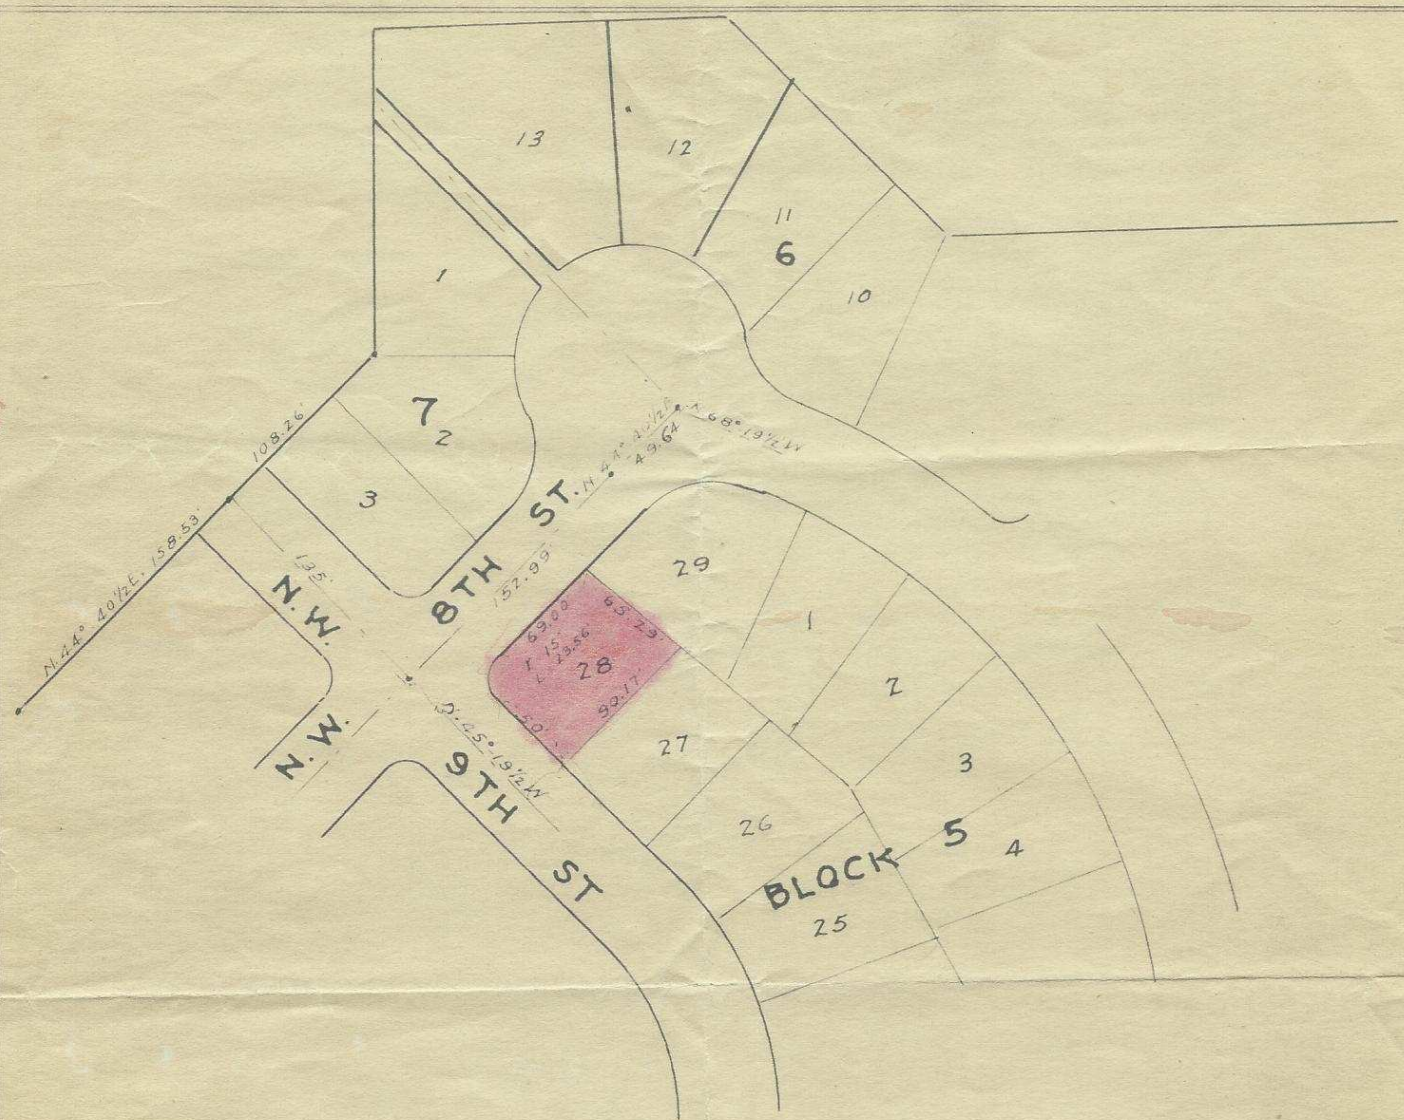

G-141-Ax

SURVEYED, STAKED AND  
 PLATTED JANUARY 1948  
 BY W.E.O. CRIGER

NW<sup>1</sup> SE<sup>4</sup> (3)  
 PLAT SHOWING  
 LOT 28, BLOCK 5  
 CURRY'S ADDITION  
 TO PENDLETON, ORE.  
 SCALE: 1"=100'

H.H. Cabin =

G-141-Ax 478