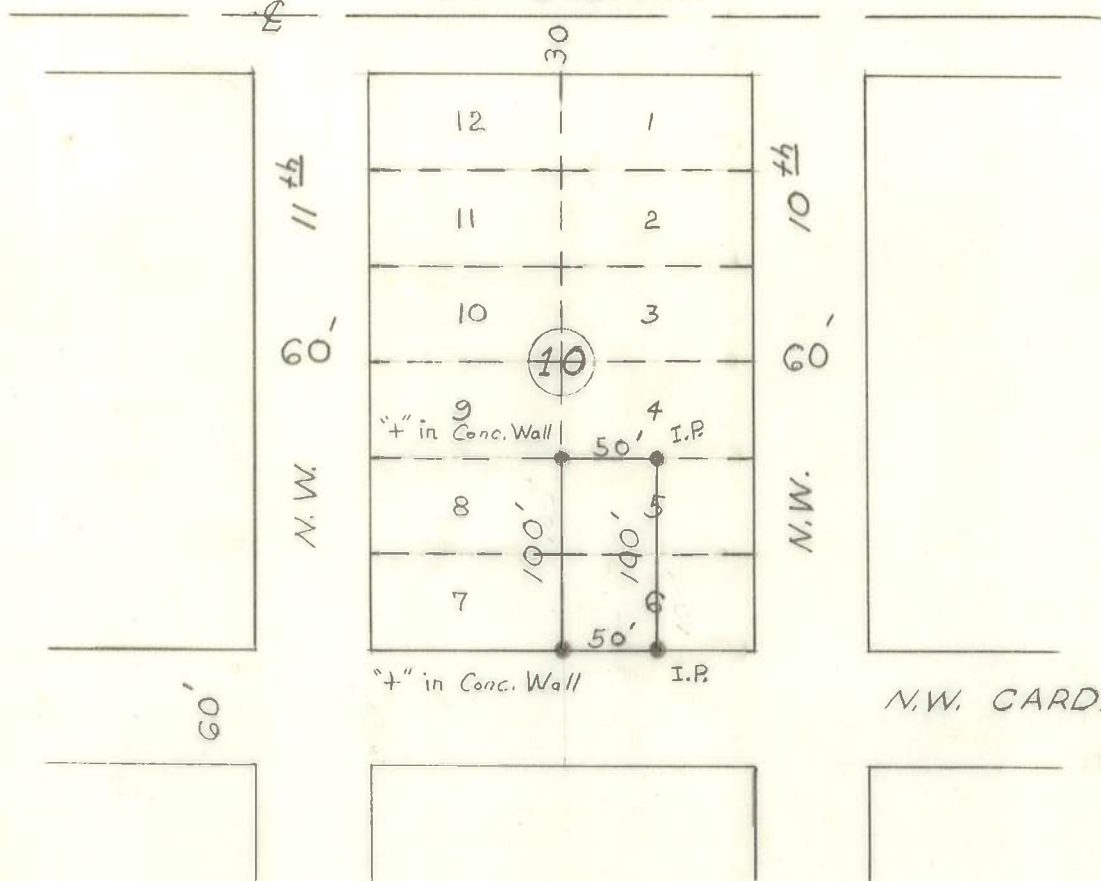

N.W. DESPAIN

N.W. GARDEN

REGISTERED  
**OREGON**  
 LAND SURVEYOR

*Wayne O. Harris*  
 MAY 6, 1955  
**WAYNE O. HARRIS**  
 346

14-073-Ax

HAYES AND HARRIS

WEST HALFS OF LOTS 6 AND 5

HOUSER'S ADDITION

PENDLETON, OREGON

SCALE	DATE	DRN. BY	DRNG. NO.
1" TO 100'	3-28-63	WOH	63-177