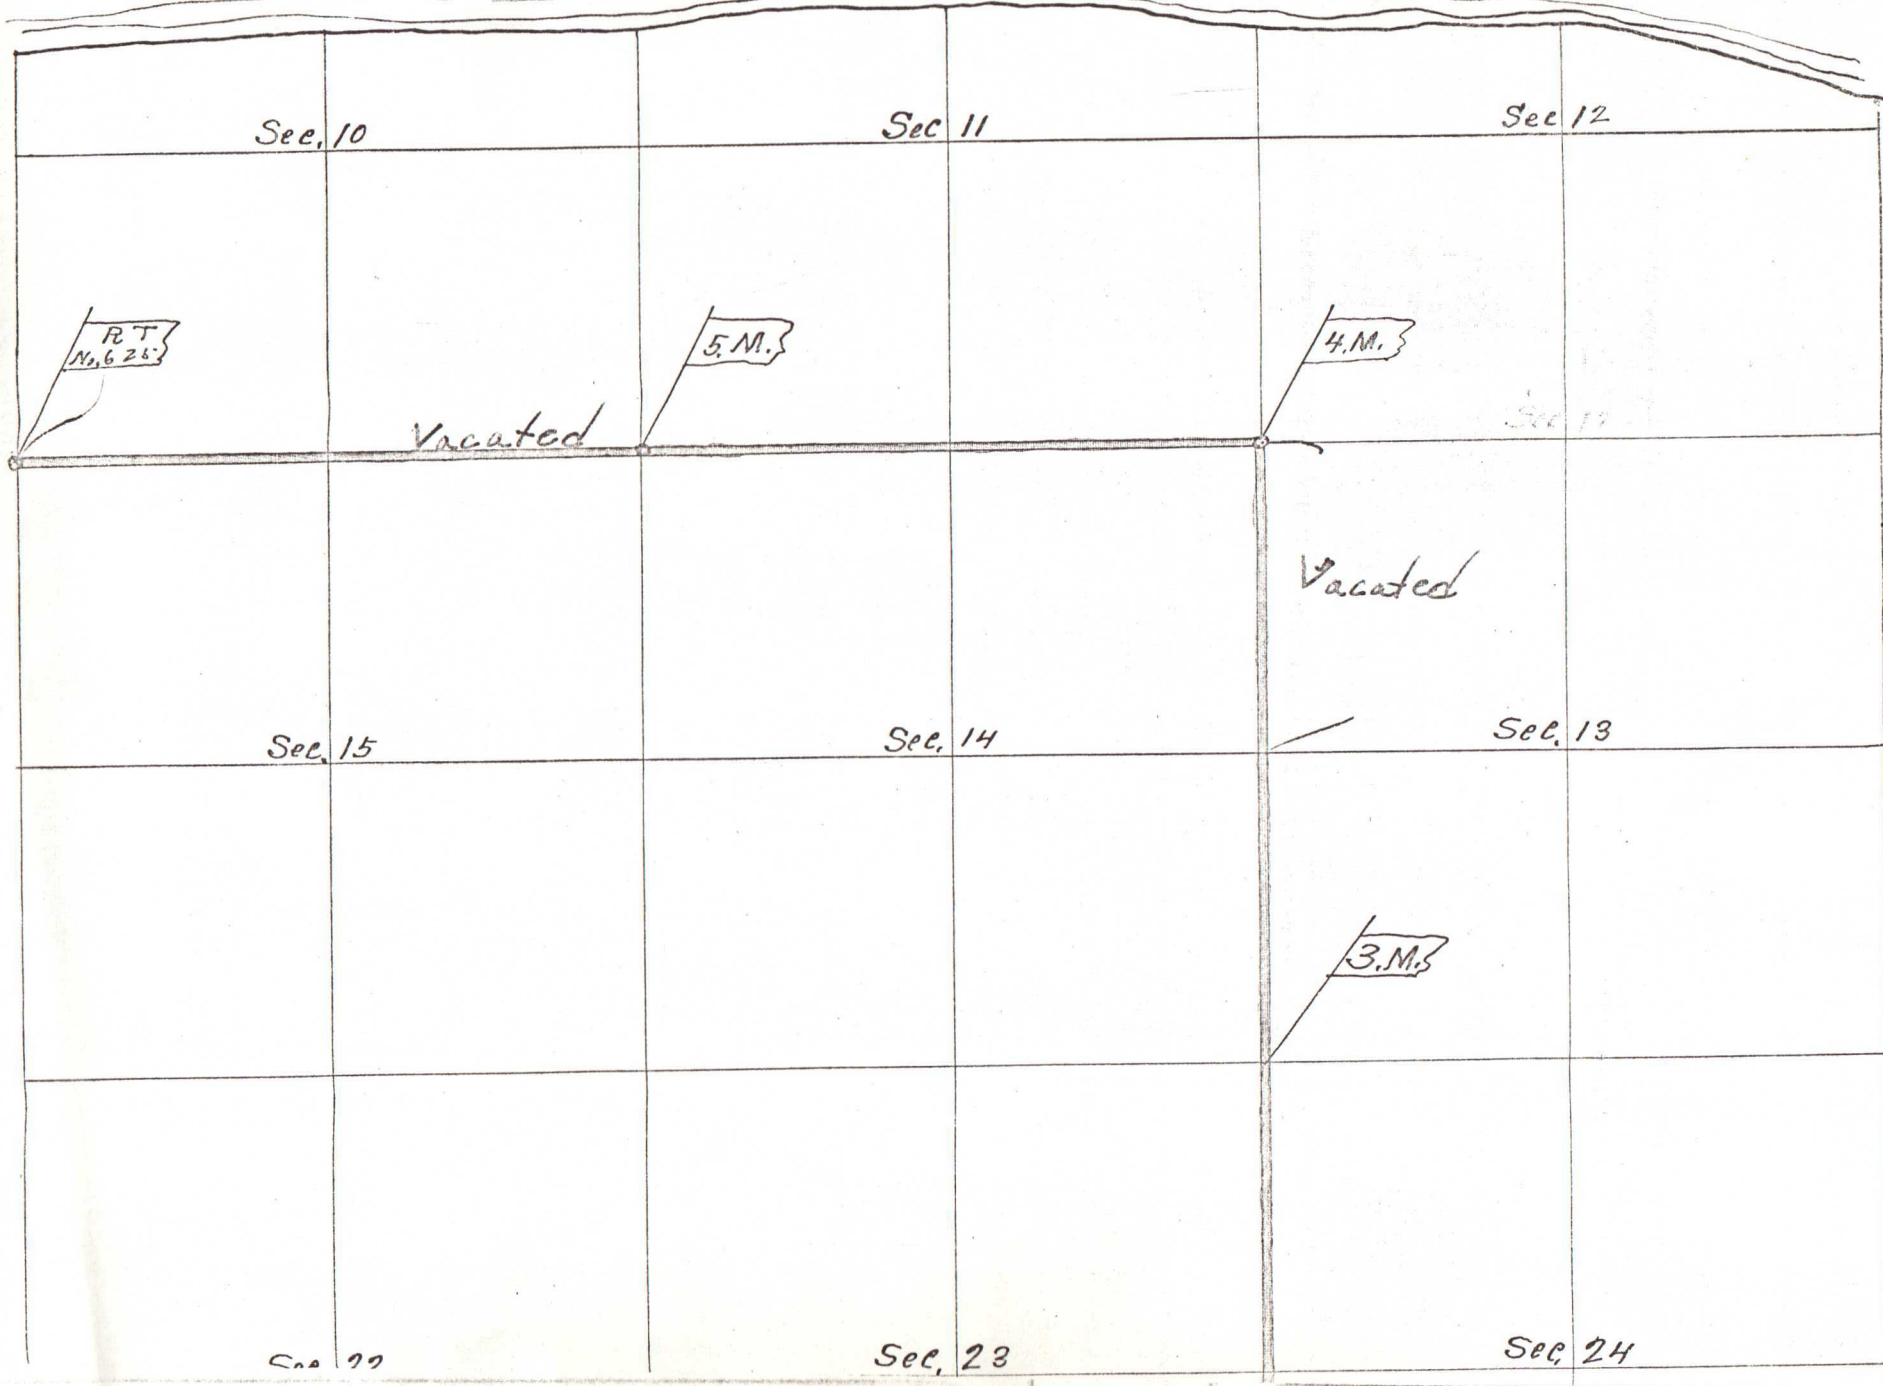

Plat of Road No. 625
in Township 5, North Range 28, E.W.M.

COLUMBIA RIVER

625

625

625

True Meridian ↑

Var 21° E ↑

Scale 25 ft = 1"