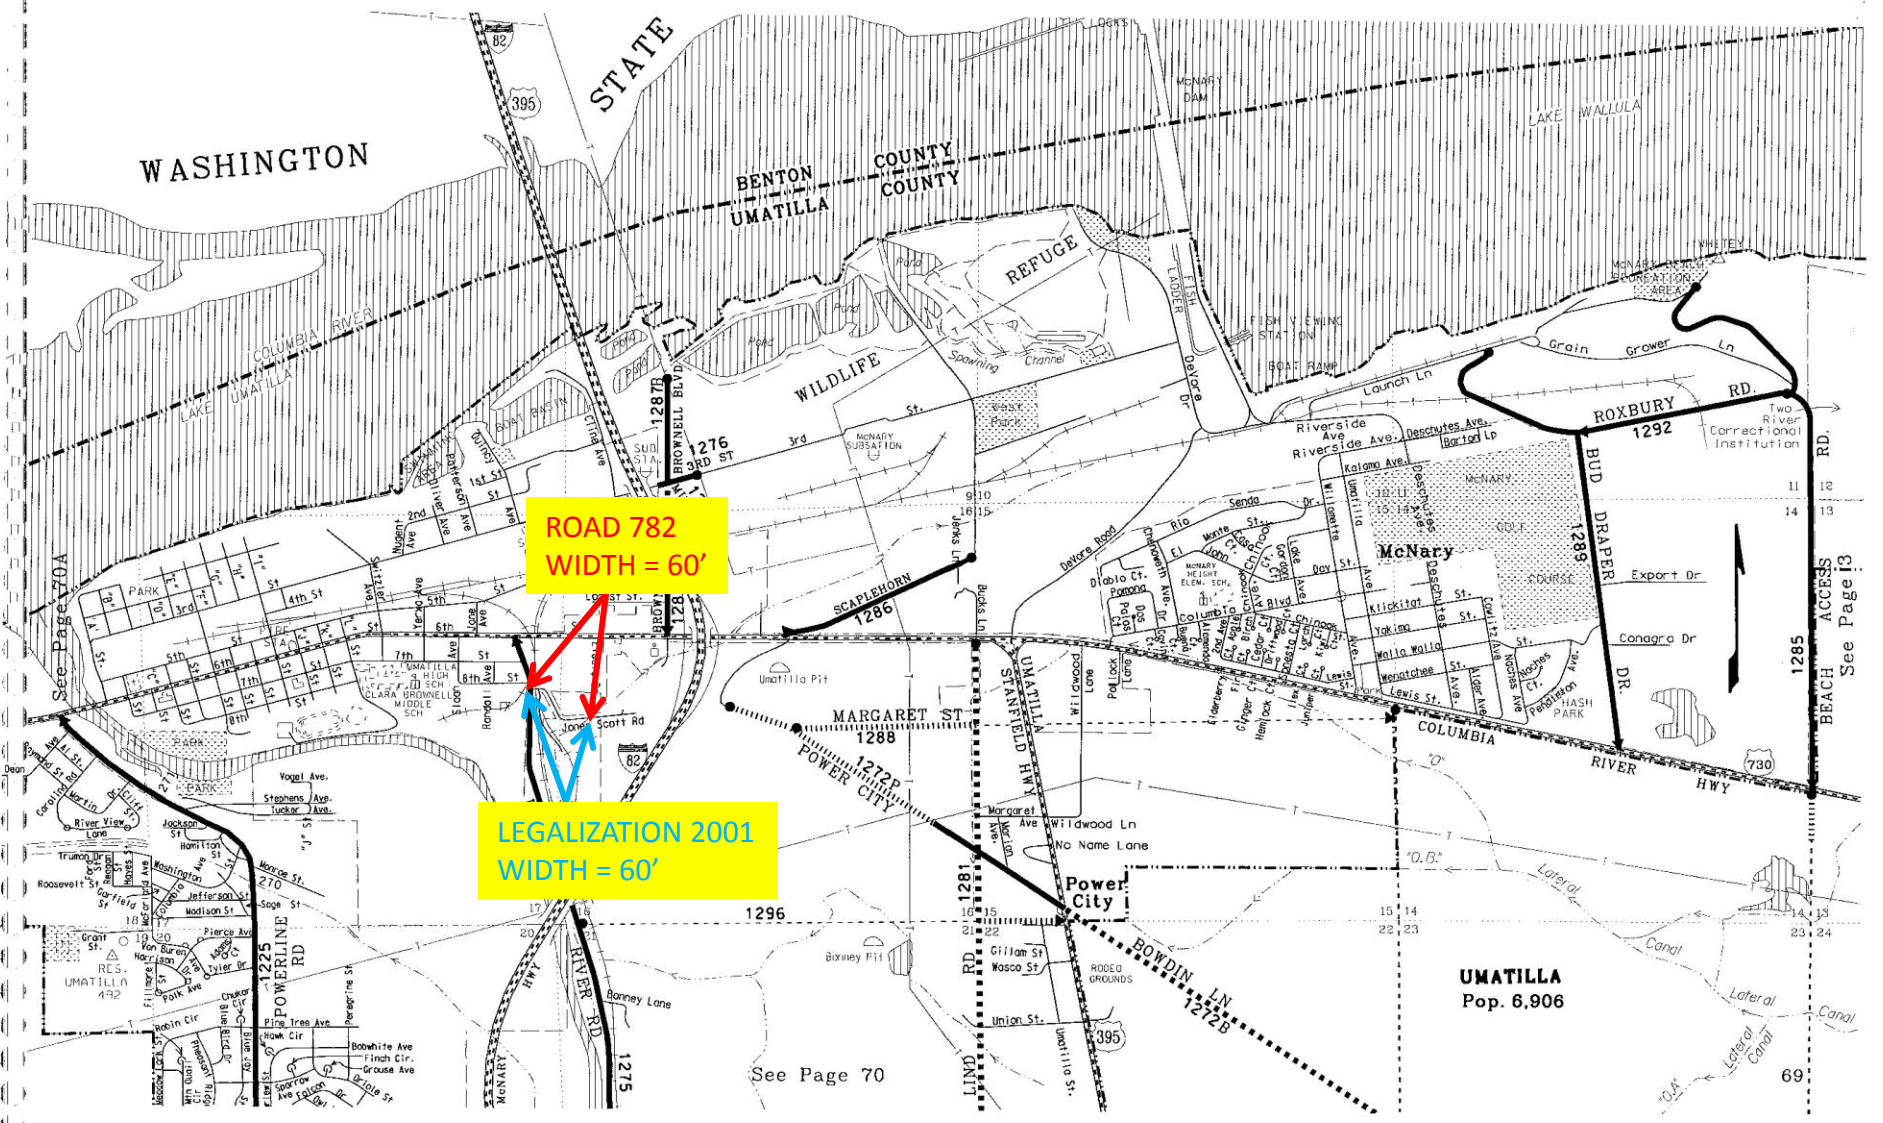

WASHINGTON

STATE

BENTON
UMATILLA COUNTY
COUNTY

WILDLIFE REFUGE

ROAD 782
WIDTH = 60'

LEGALIZATION 2001
WIDTH = 60'

UMATILLA
Pop. 6,906

See Page 70

69

See Page 70A

See Page 13