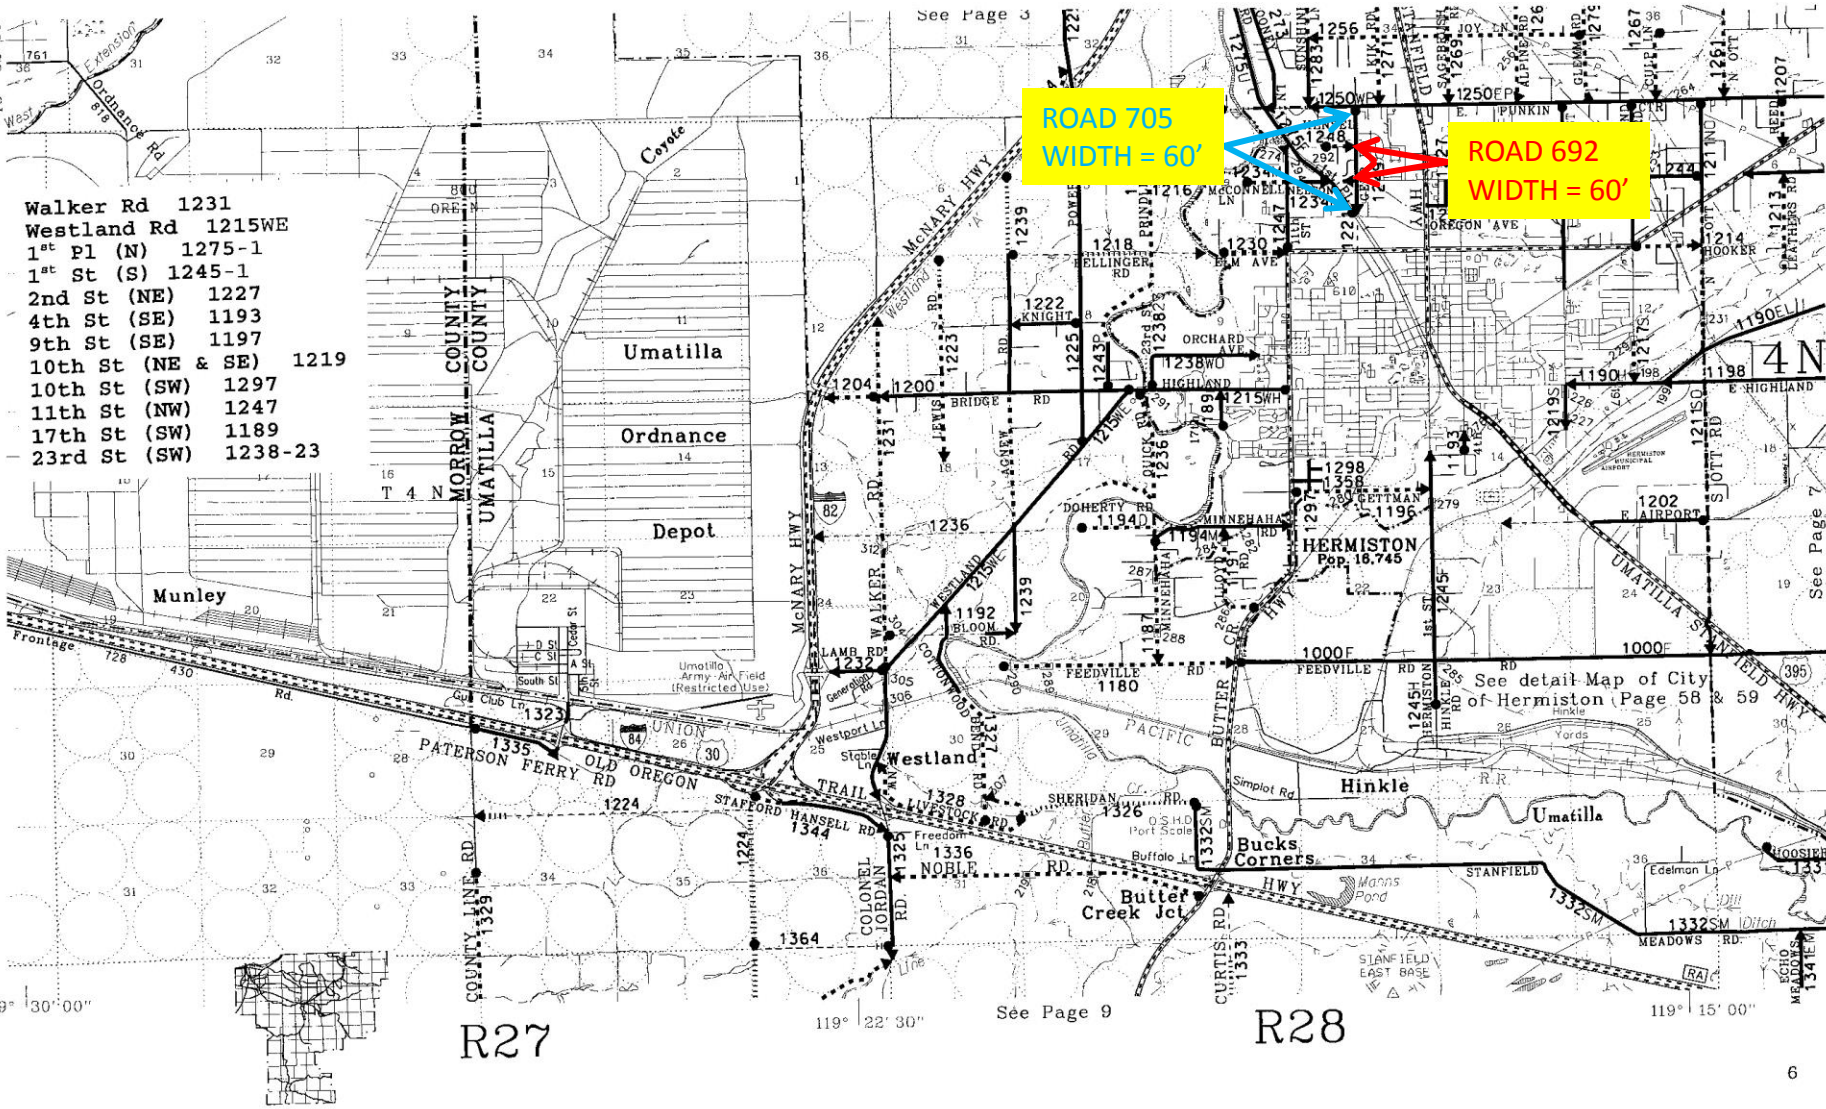

Walker Rd 1231
 Westland Rd 1215WE
 1st Pl (N) 1275-1
 1st St (S) 1245-1
 2nd St (NE) 1227
 4th St (SE) 1193
 9th St (SE) 1197
 10th St (NE & SE) 1219
 10th St (SW) 1297
 11th St (NW) 1247
 17th St (SW) 1189
 23rd St (SW) 1238-23

ROAD 705
 WIDTH = 60'

ROAD 692
 WIDTH = 60'

See Page 3

See Page 7

See detail Map of City of Hermiston (Page 58 & 59)

See Page 9

R27

R28