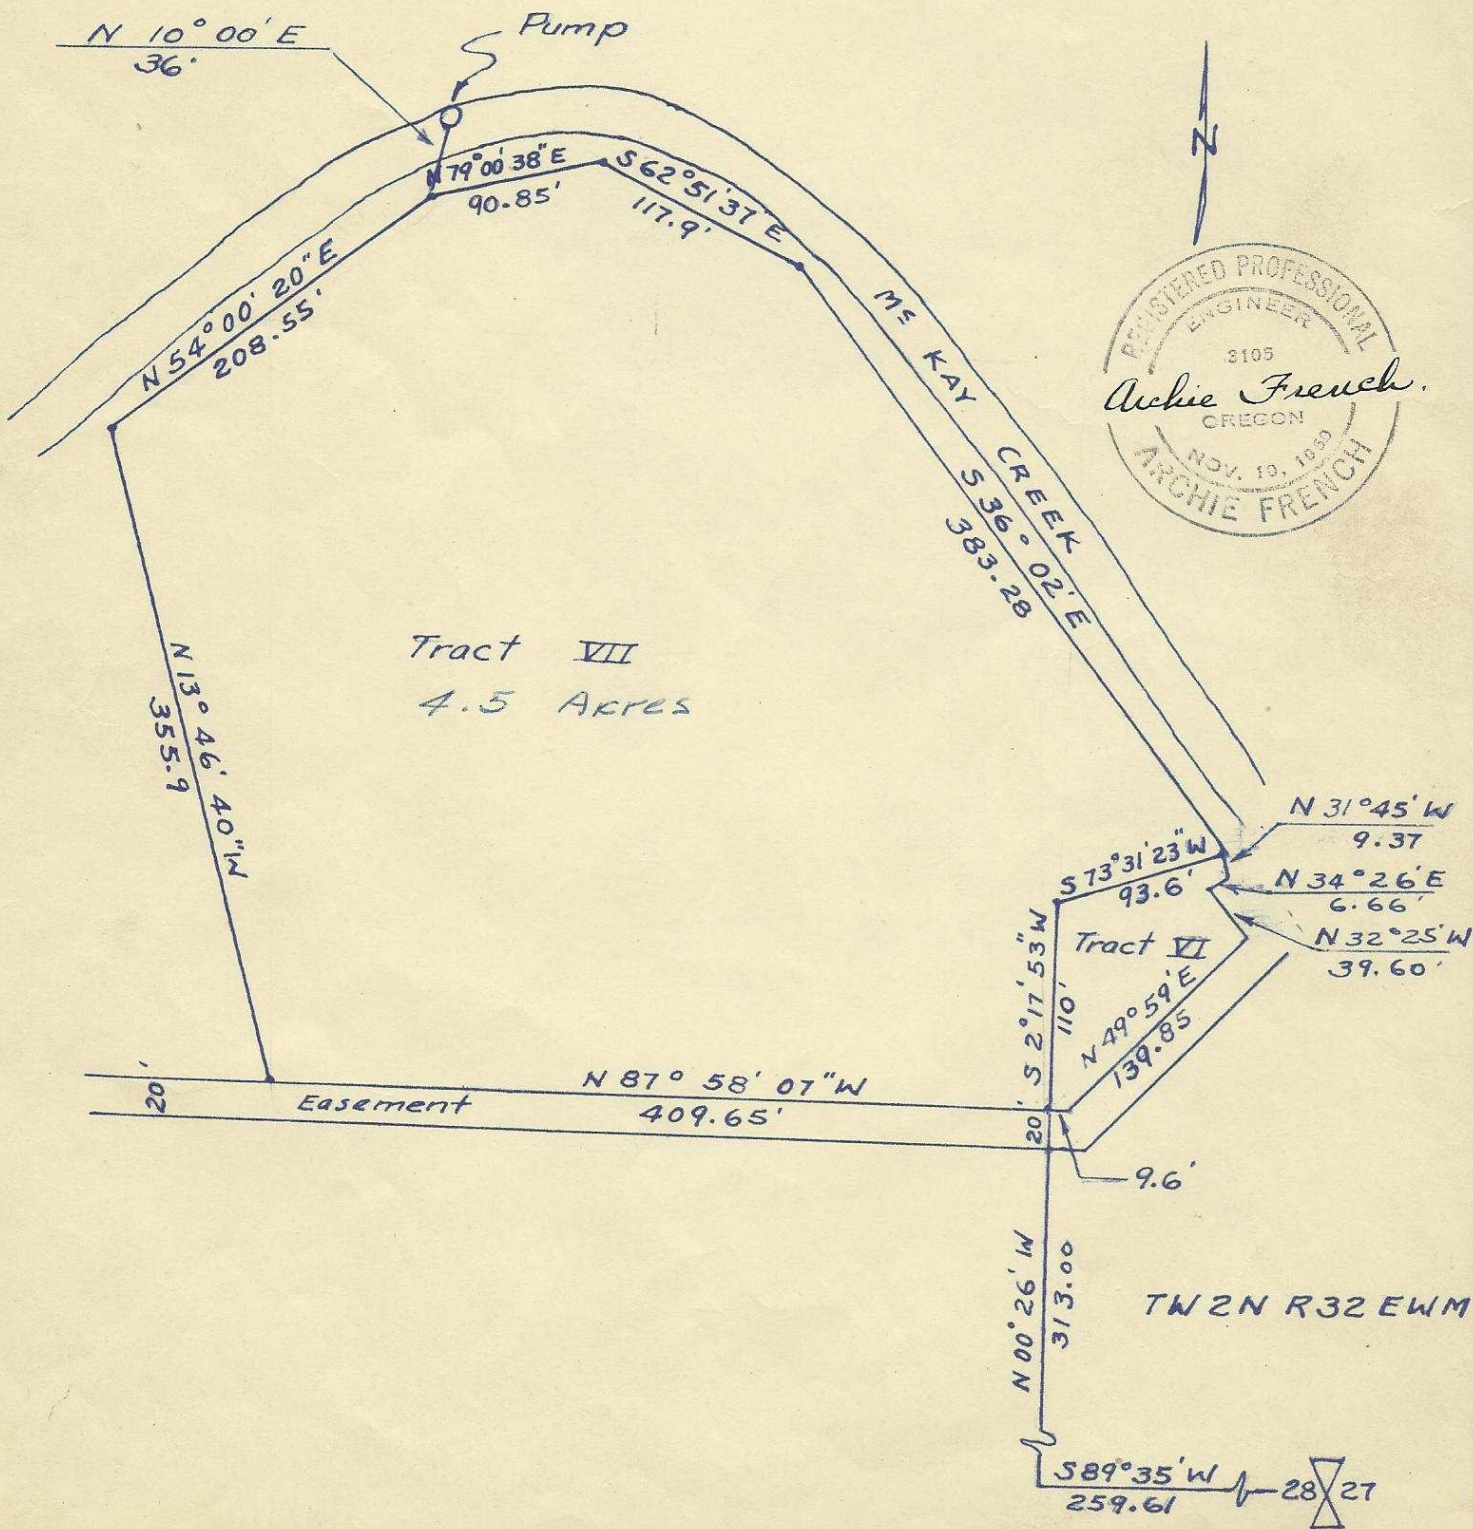

SURVEYED PLATTED & DRAWN  
 by Archie French  
 for HERMAN BEILKE  
 PENDLETON, OREGON  
 Scale 1" = 100' 12-18-53  
 Drg. No 17-B.

0019 0-495-A1

23