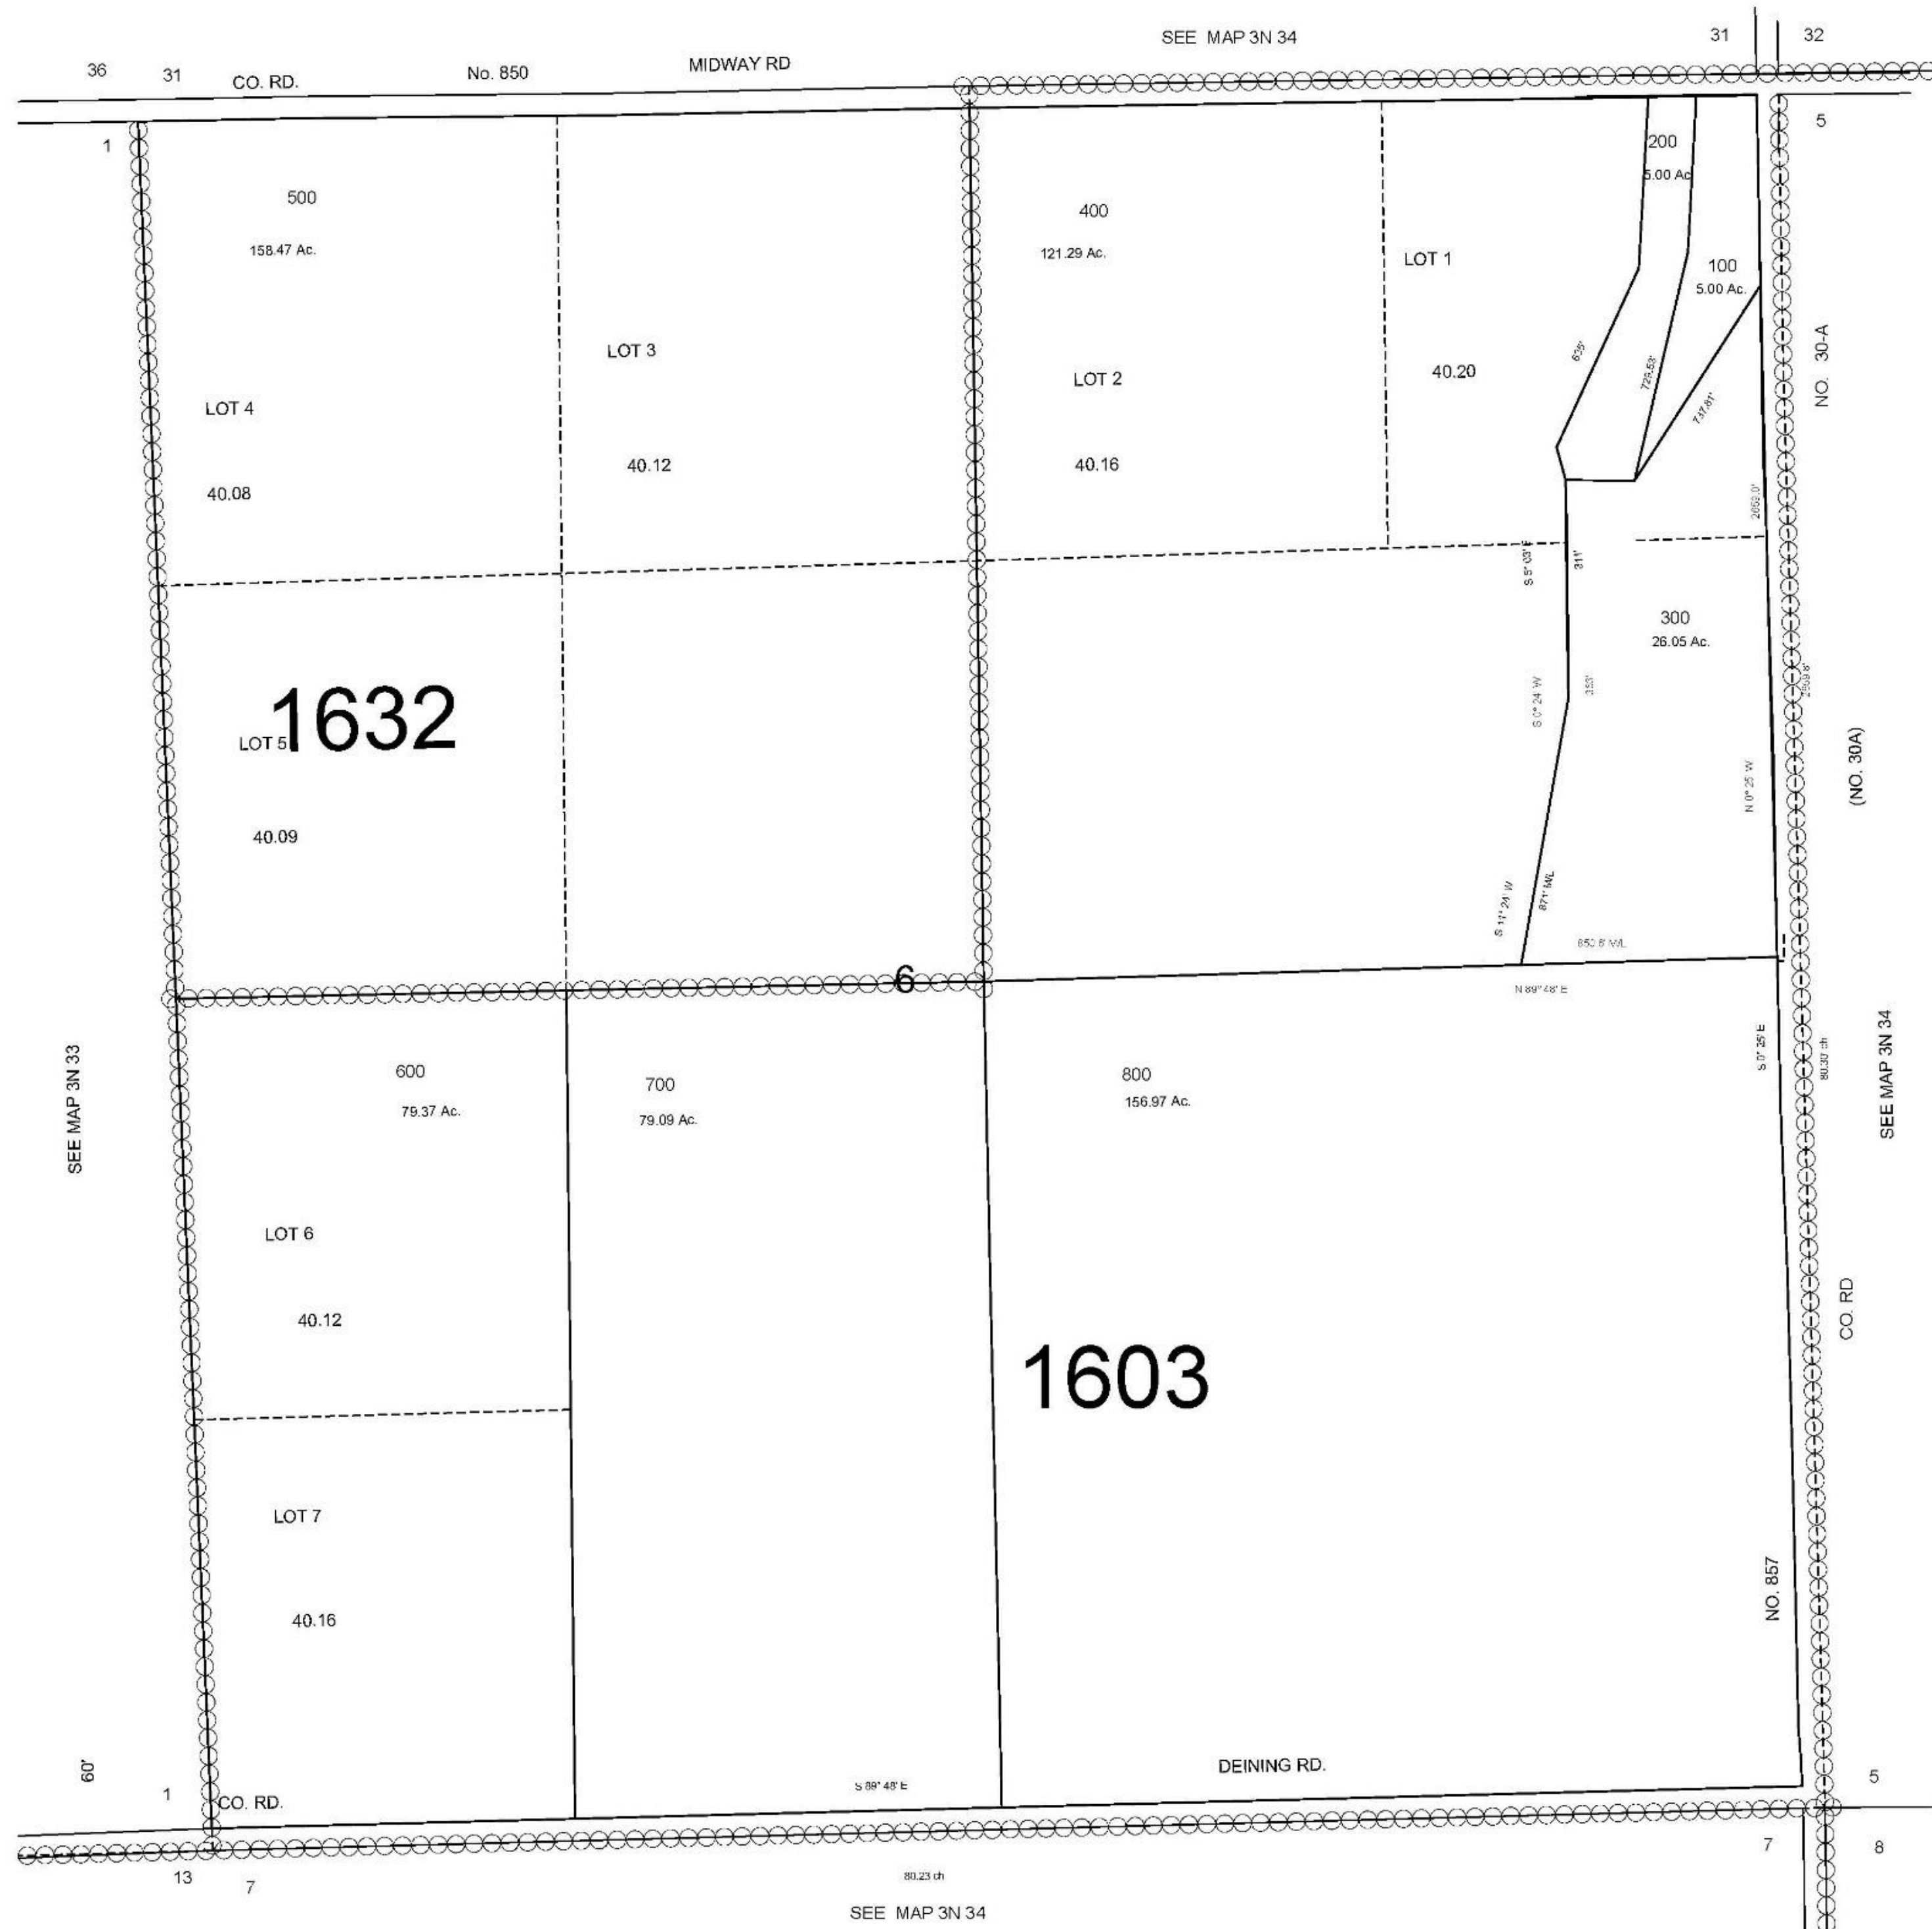

This map was prepared for Assessment & Taxation purposes only and was NOT prepared nor is it suitable for legal, engineering or surveying purposes.

SEC 6 T3N R34E WM UMATILLA COUNTY, OR

3N3406

SCALE: 1" = 400'