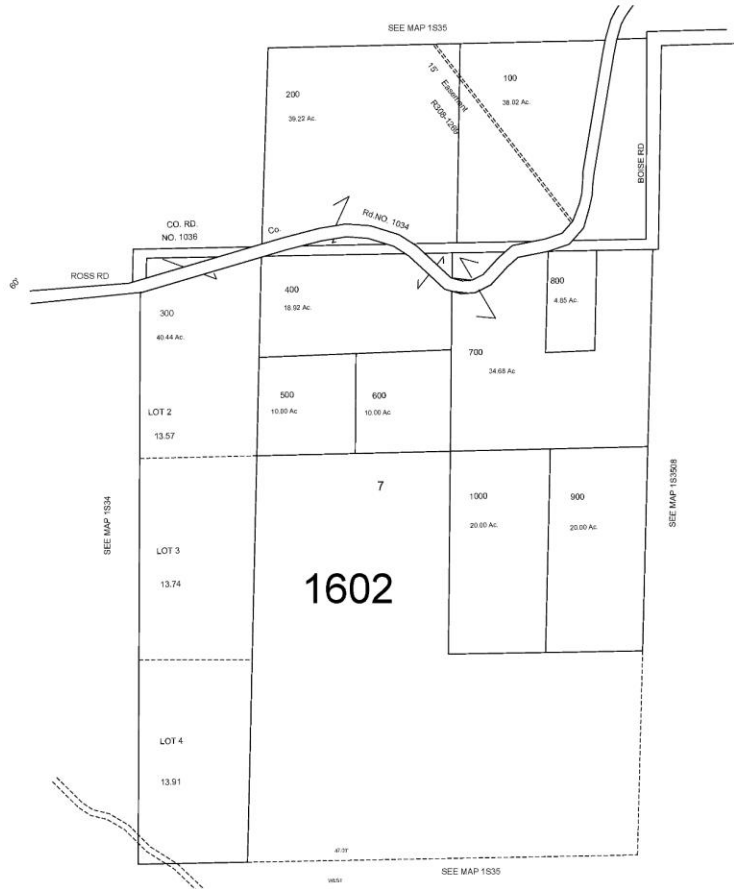

SEC 7 T1S R35E WM UMATILLA COUNTY, OR

1S3507

SCALE: 1" = 400'

REVISED: 02-04-2021

1S3207