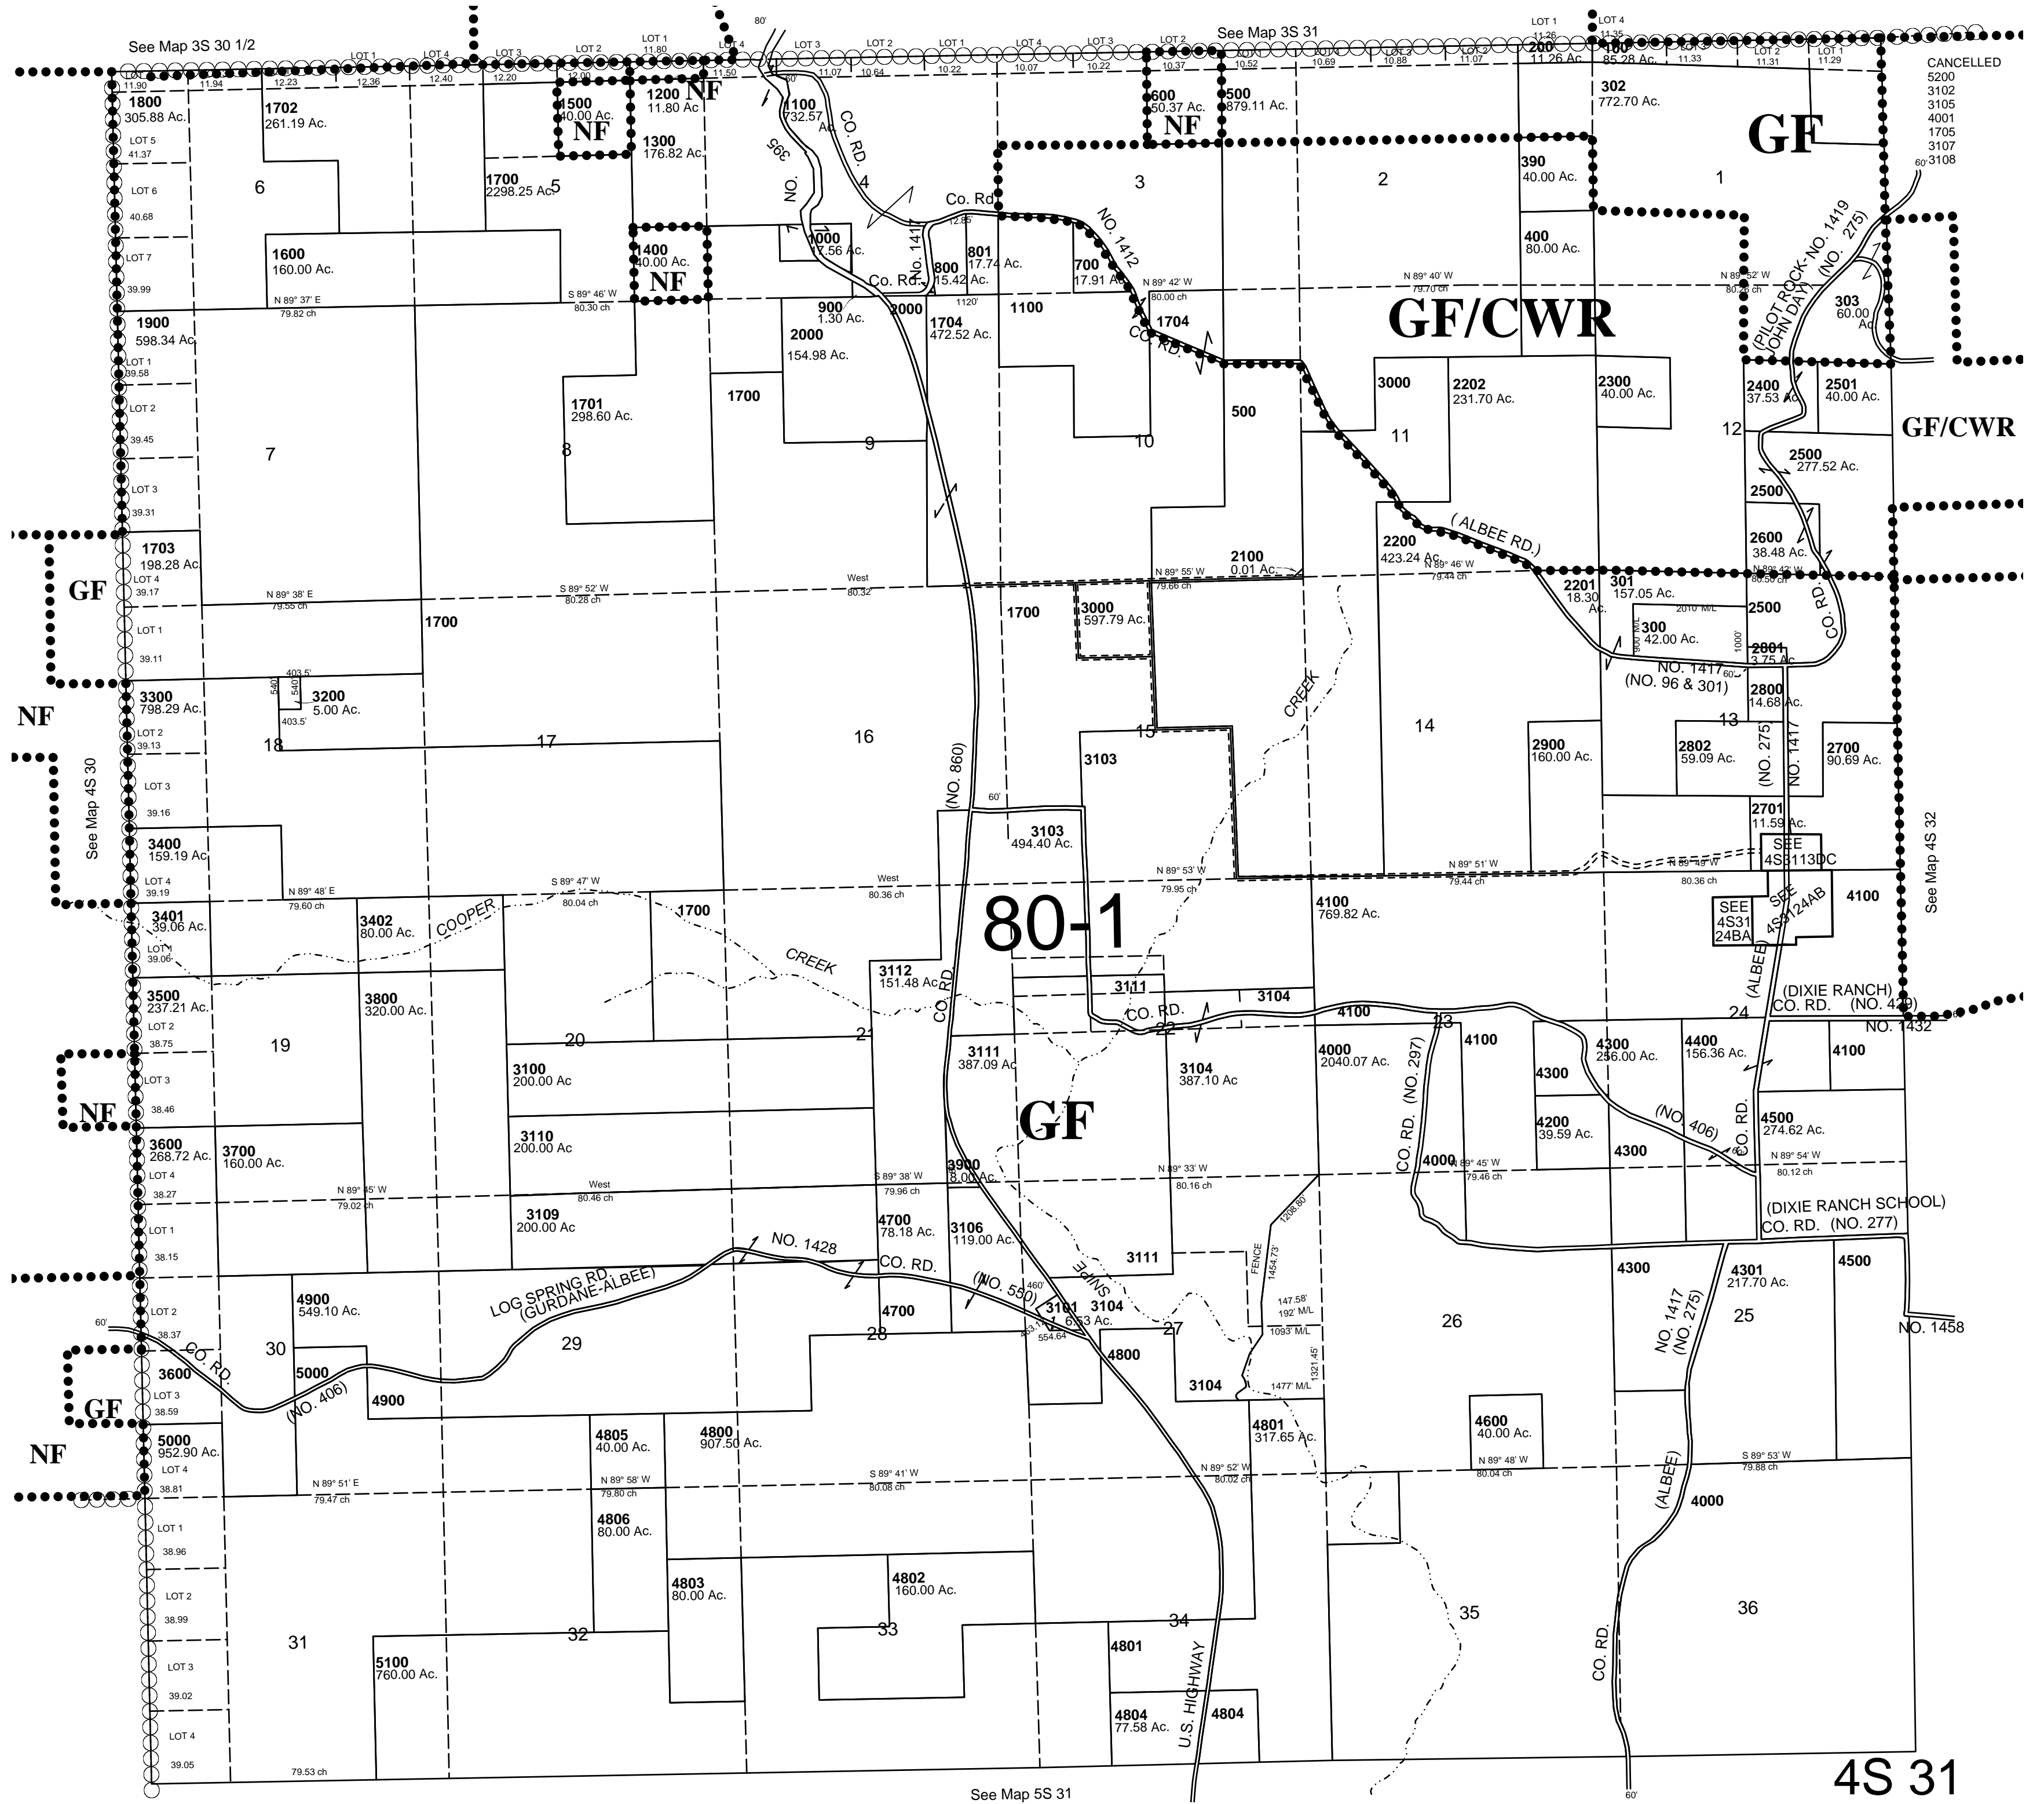

This map was prepared for Assessment & Taxation purposes only and was NOT prepared for legal, engineering or surveying purposes.

T4S R31E WM UMATILLA COUNTY, OR

SCALE: 1" = 2000'

5/15/07

4S31

See Map 5S 31

4S 31