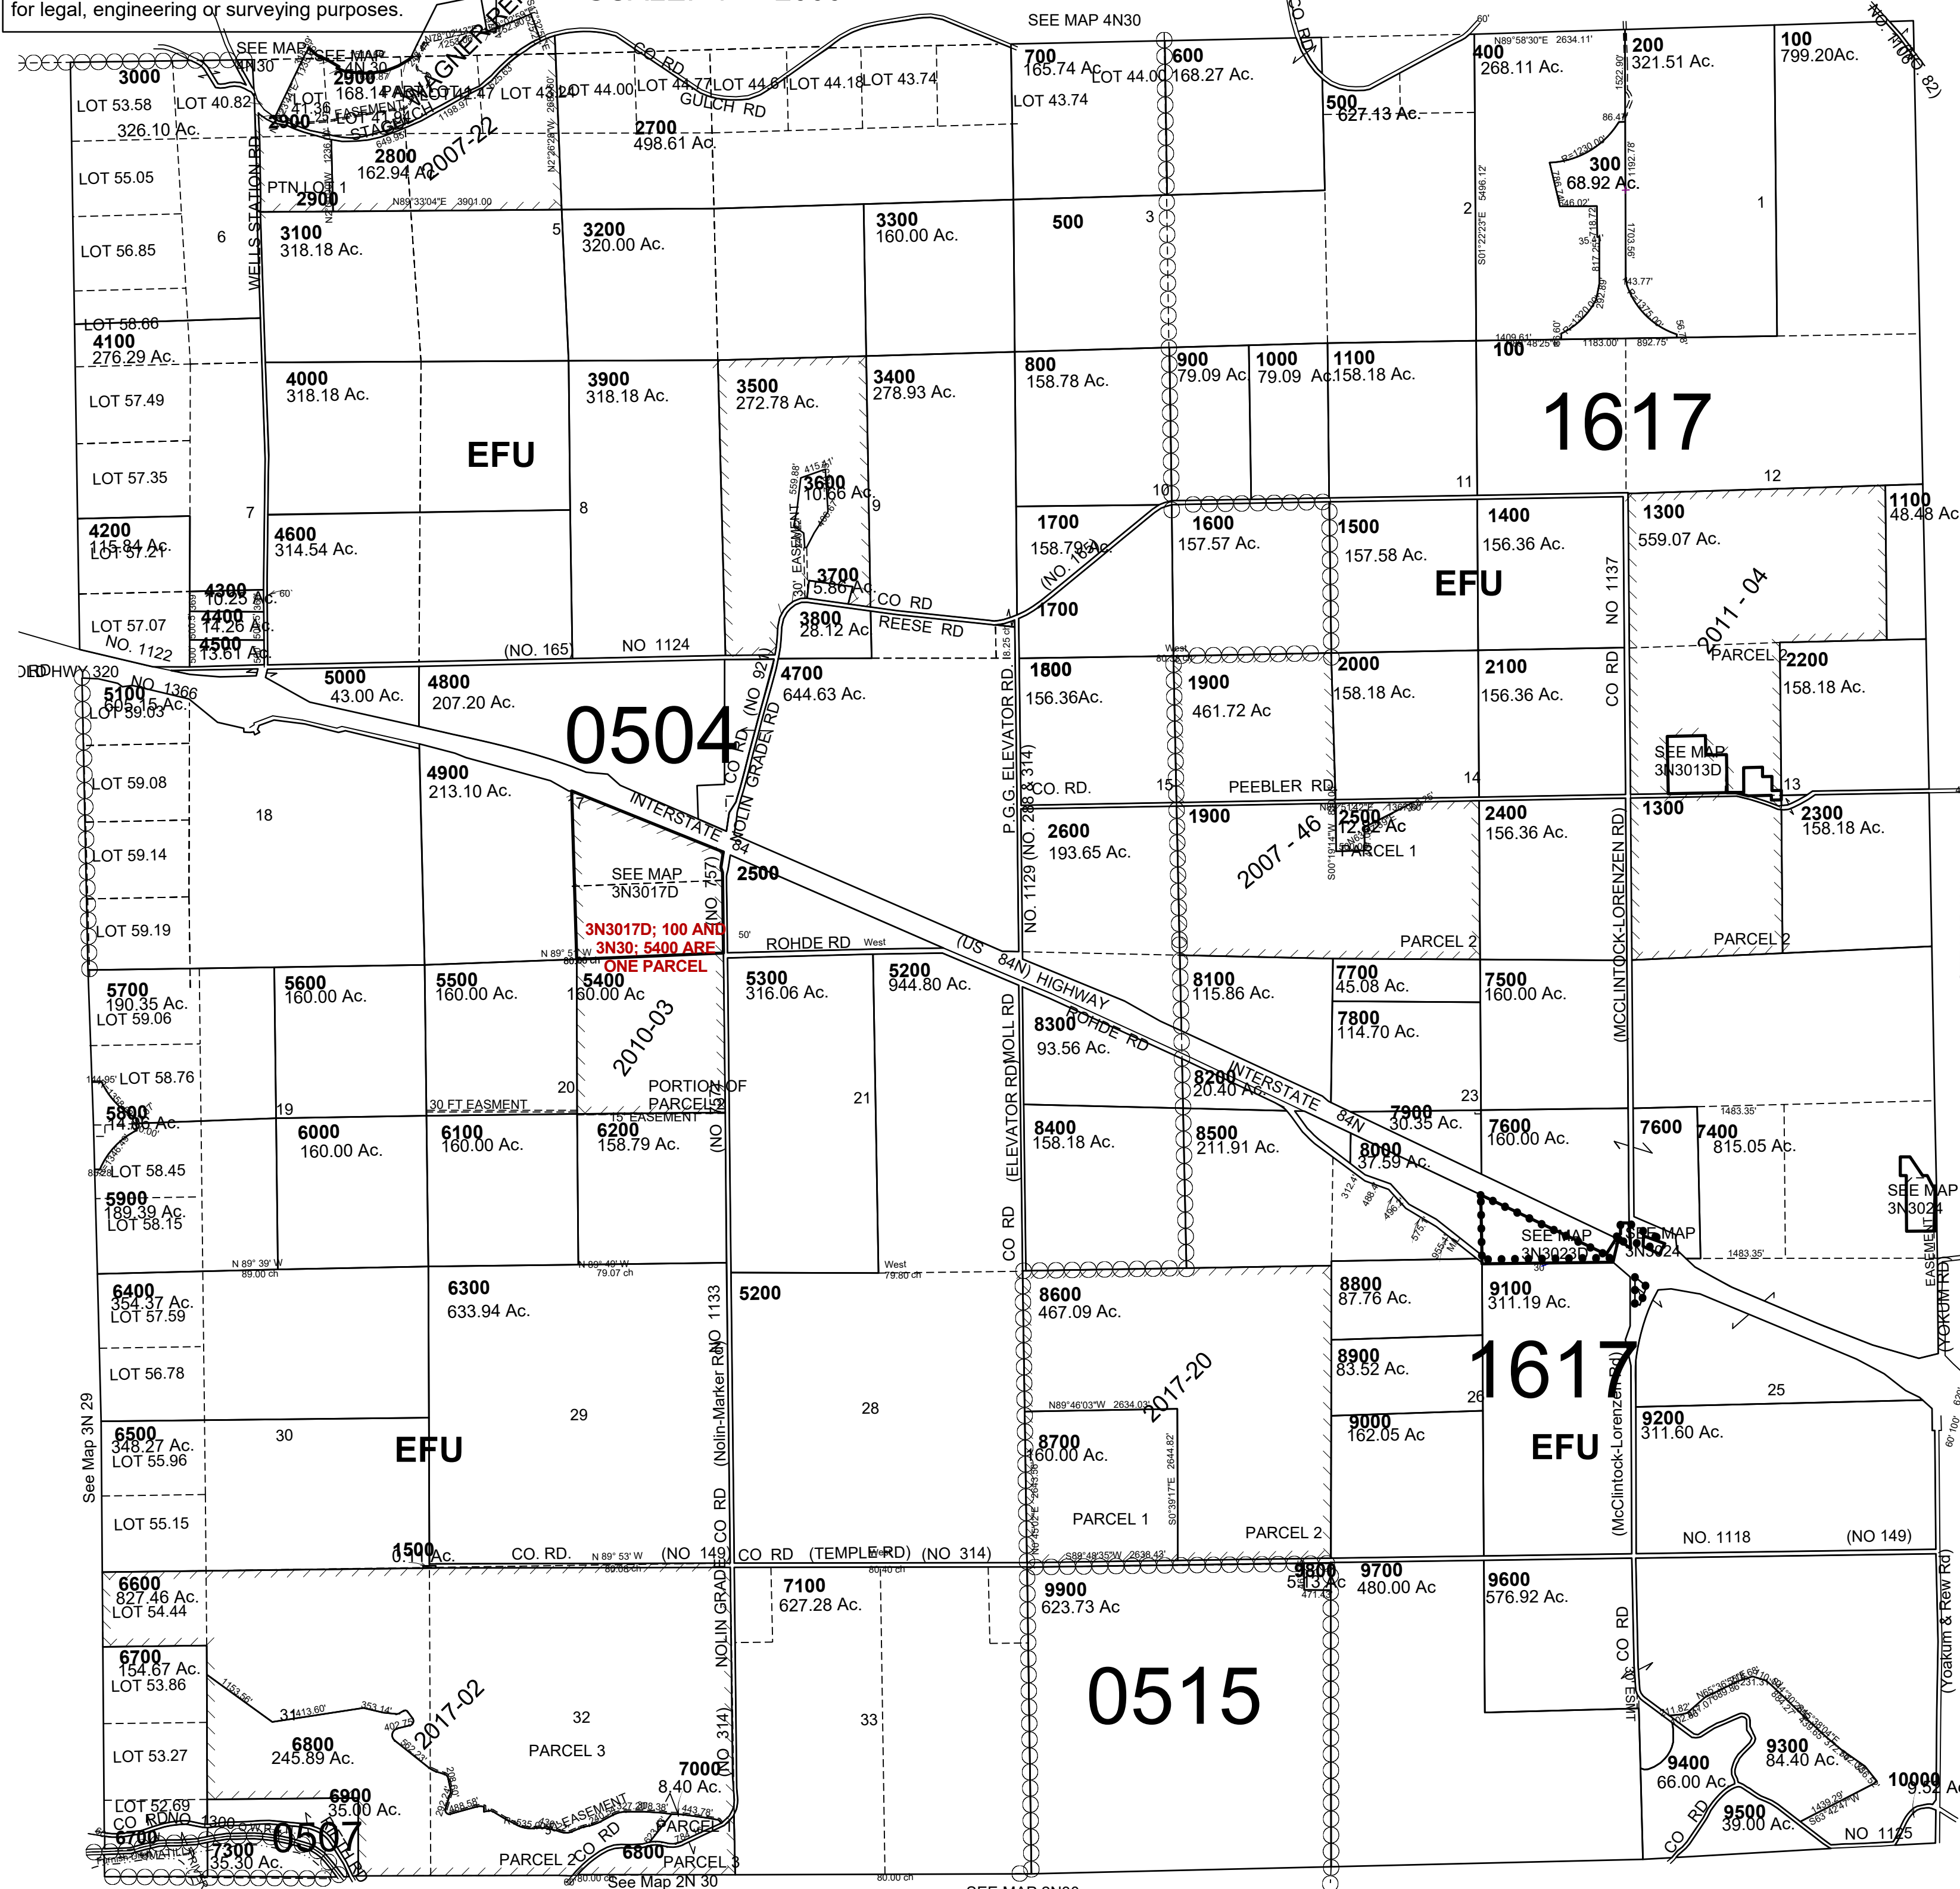

T3N R30E WM UMATILLA COUNTY, OR

3N30

This map was prepared for Assessment & Taxation purposes only and was NOT prepared nor is it suitable for legal, engineering or surveying purposes.

SCALE: 1" = 2000'

REVISED: 03-25-2021

3N30