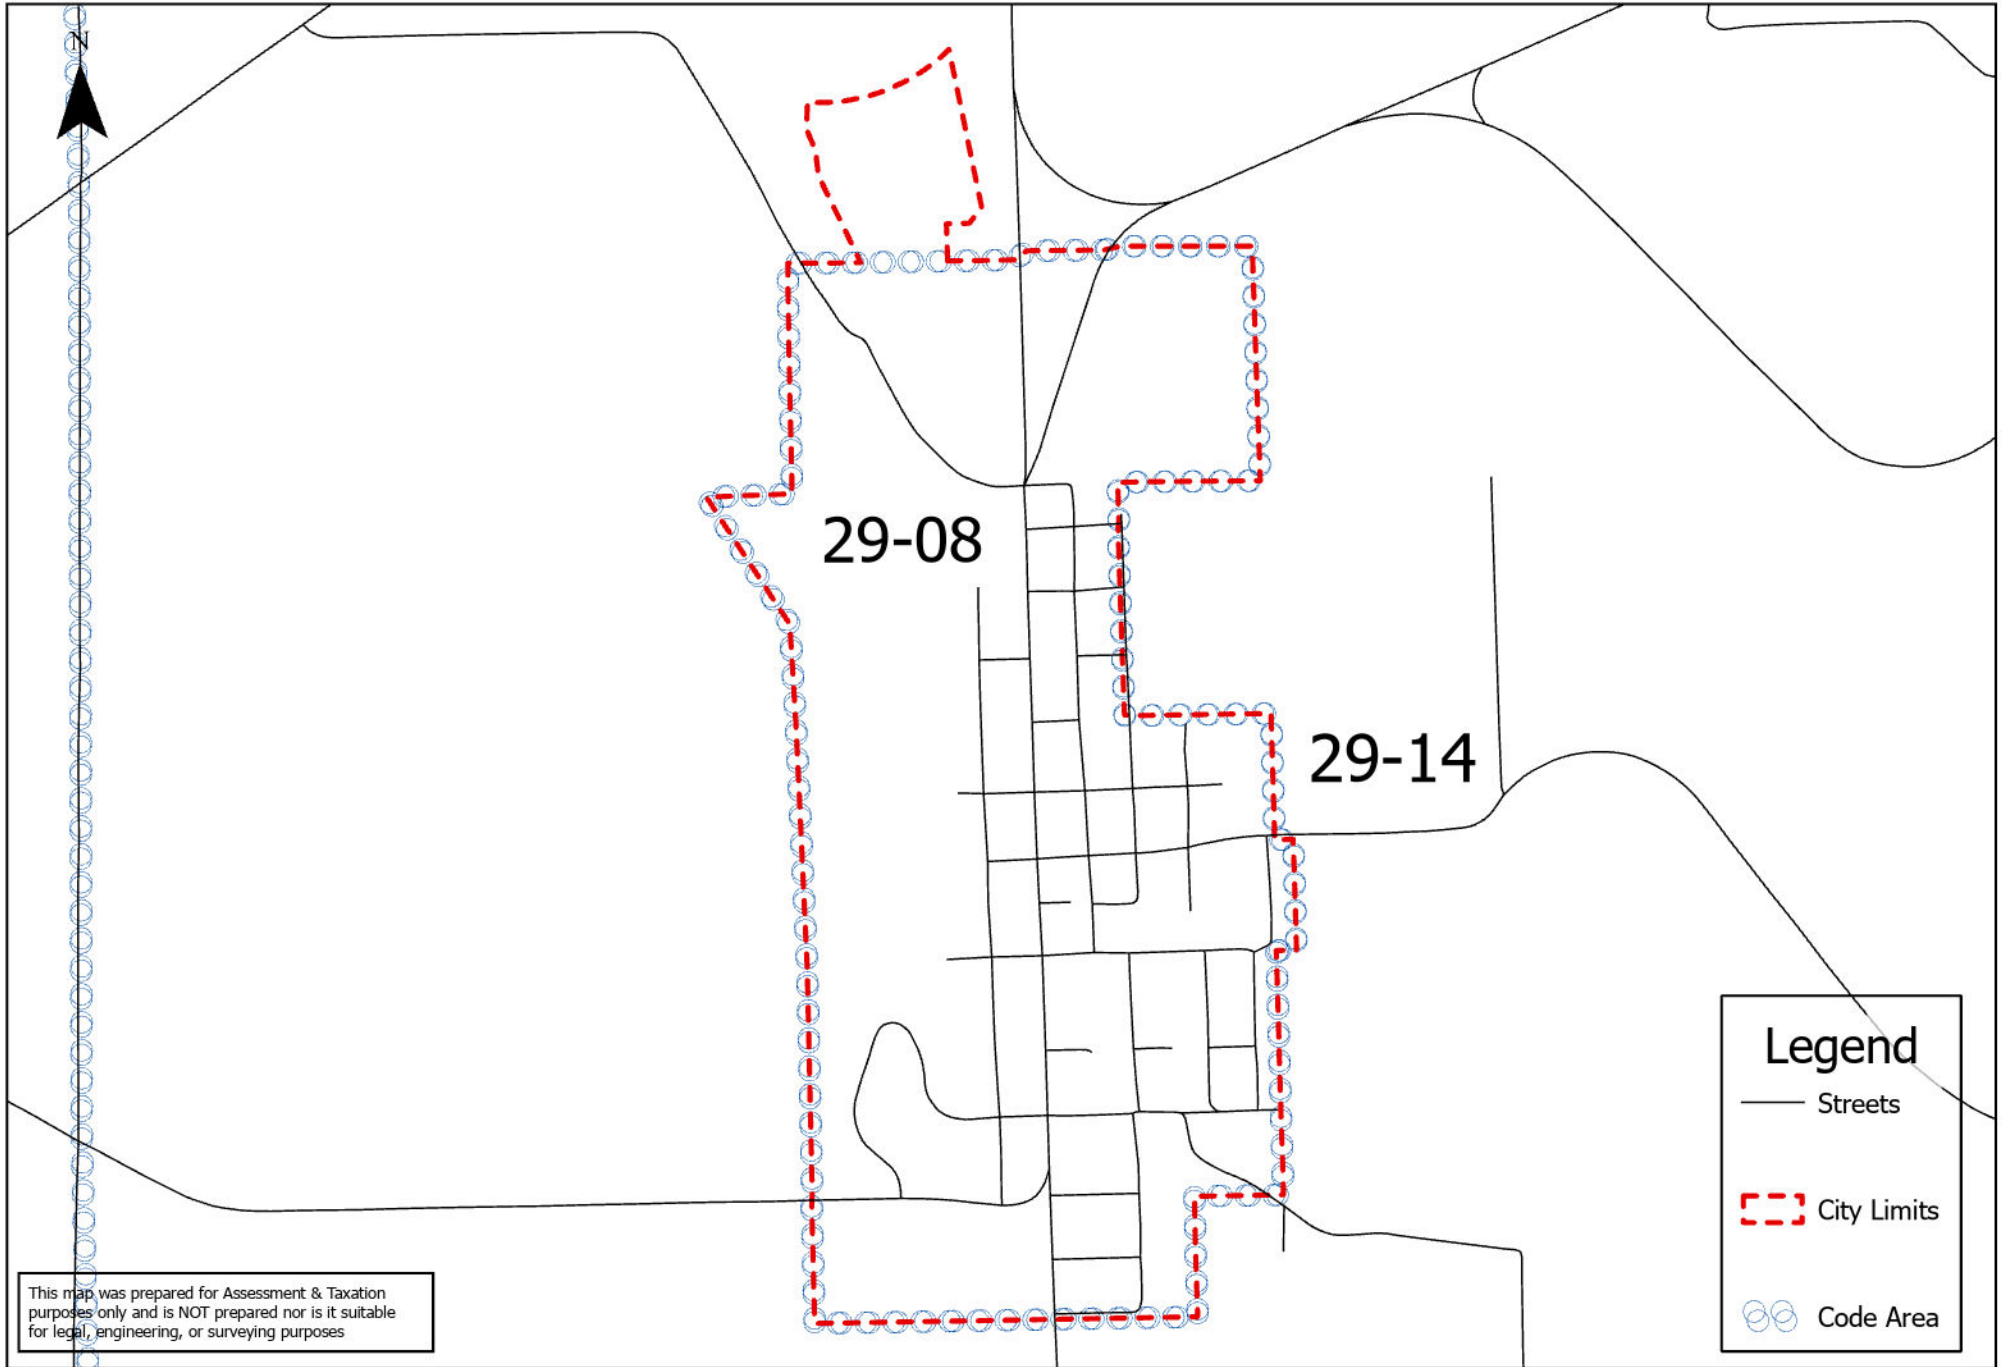

City of Weston

This map was prepared for Assessment & Taxation purposes only and is NOT prepared nor is it suitable for legal, engineering, or surveying purposes

Legend

- Streets
- - - City Limits
- ○ Code Area