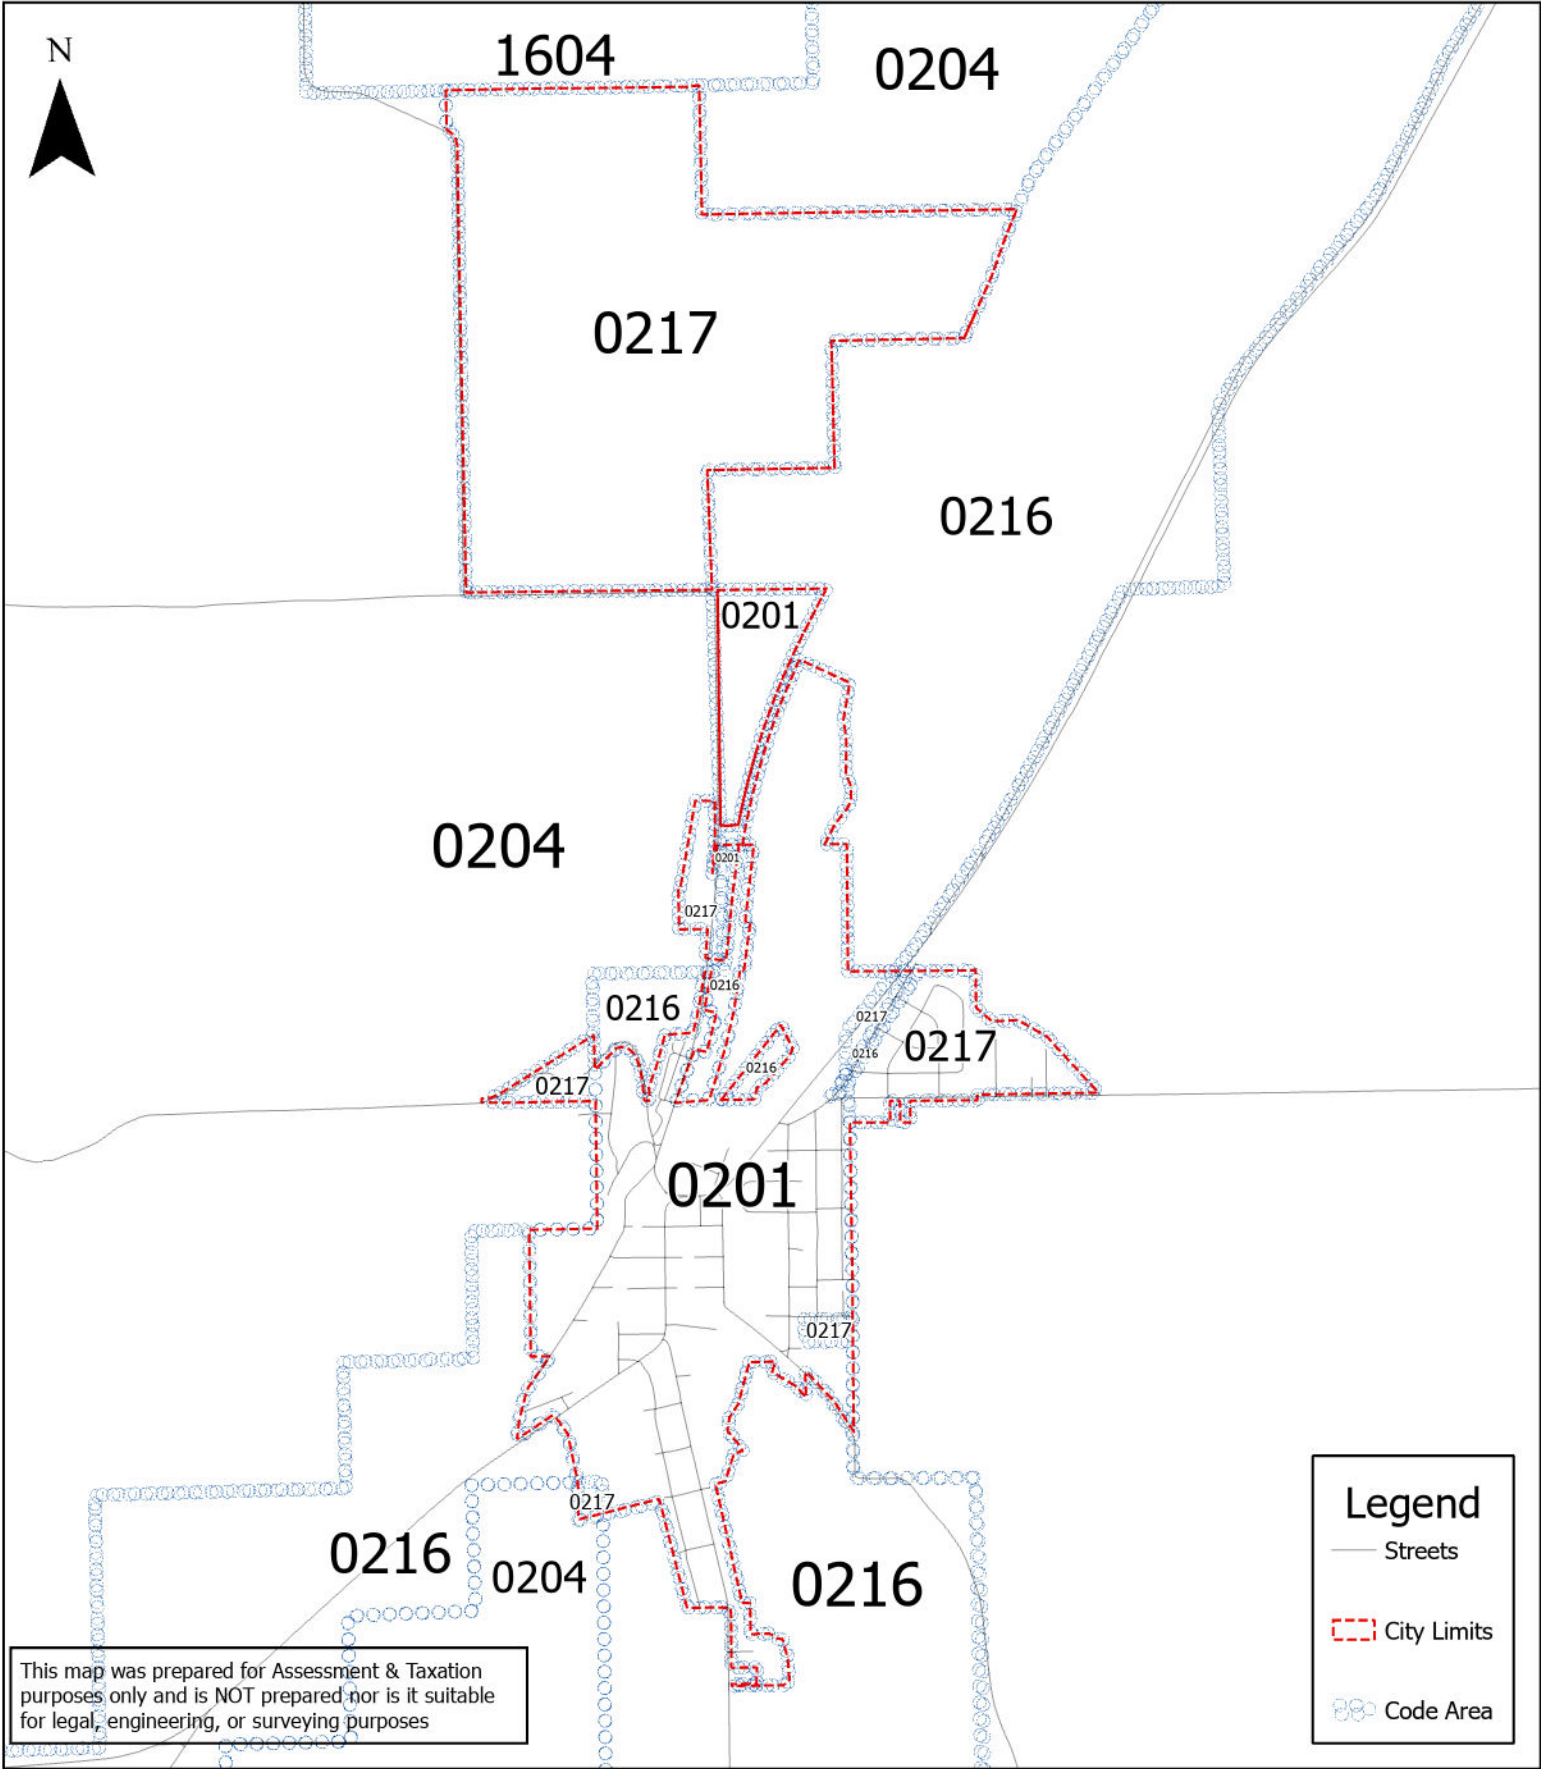

City of Pilot Rock

This map was prepared for Assessment & Taxation purposes only and is NOT prepared nor is it suitable for legal, engineering, or surveying purposes

Legend

- Streets
- - - City Limits
- ⋯ Code Area

0 0.15 0.3 0.6 Miles