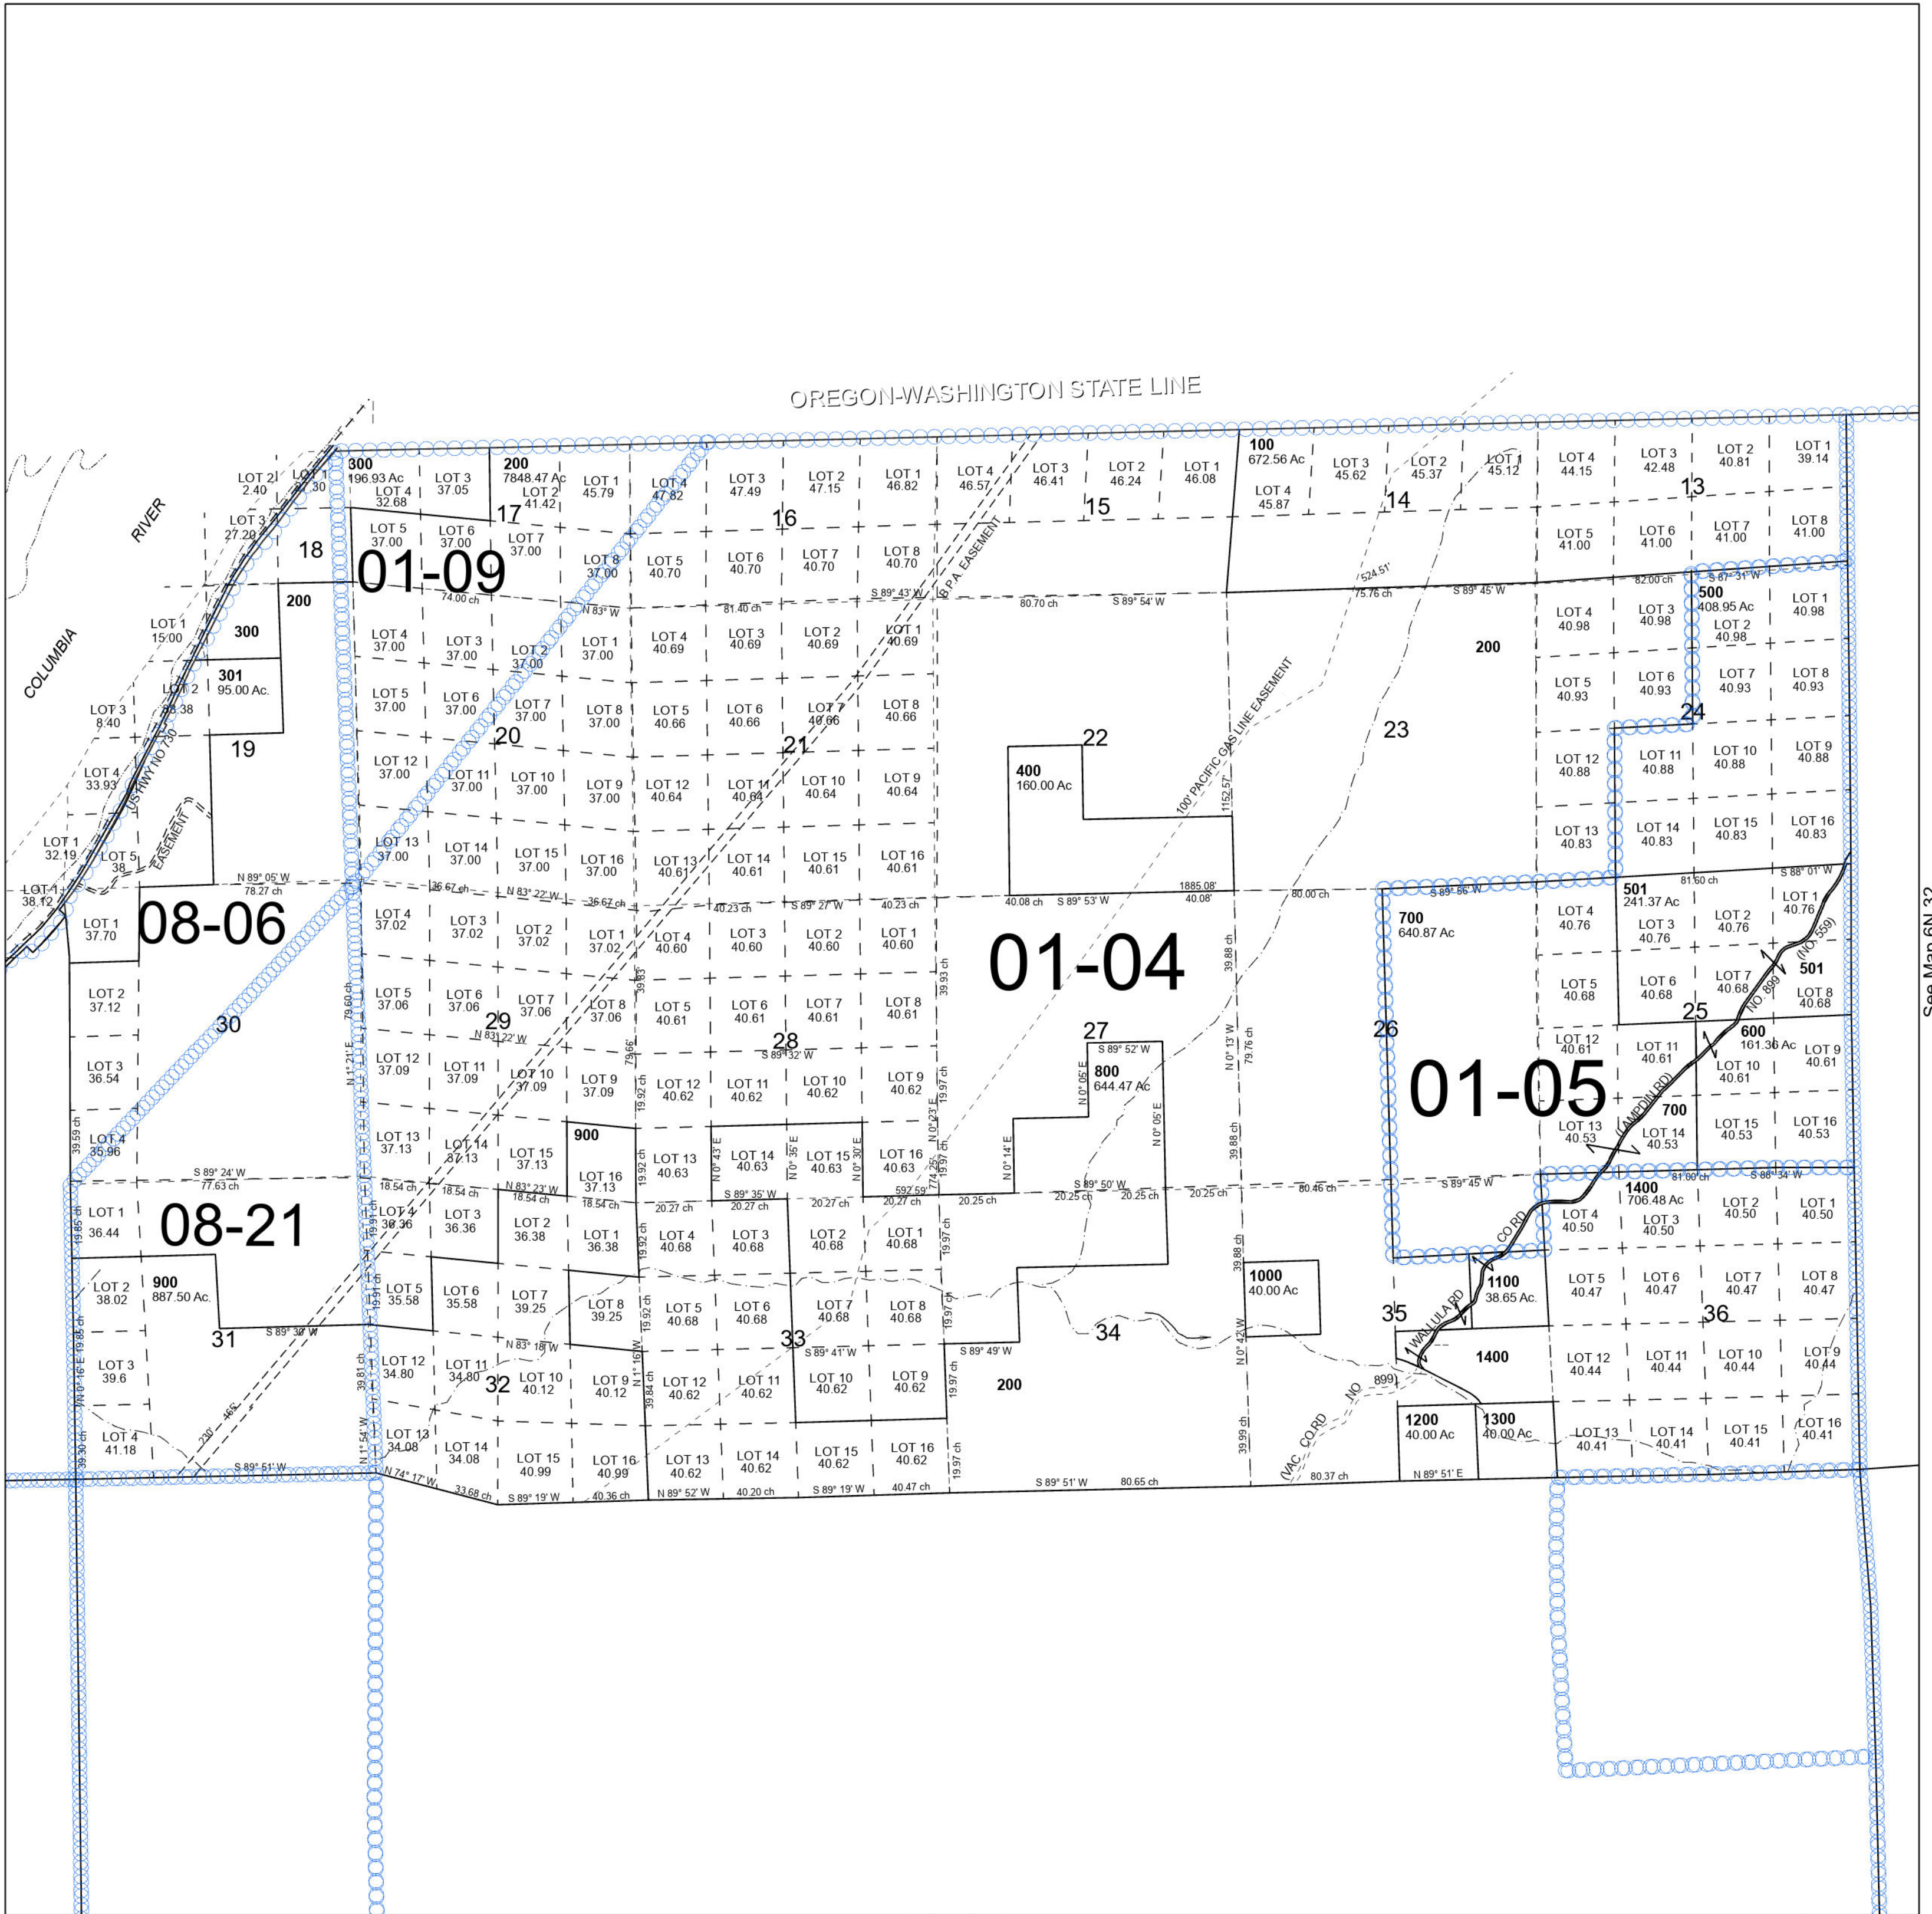

This map was prepared for Assessment & Taxation purposes only and was NOT prepared nor is it suitable for legal, engineering or surveying purposes.

Cancelled Tax Lots

T6N R31E WM UMATILLA COUNTY

6N 31

SCALE 1" = 2,000'

See Map 6N 30

See Map 6N 32

6N 31