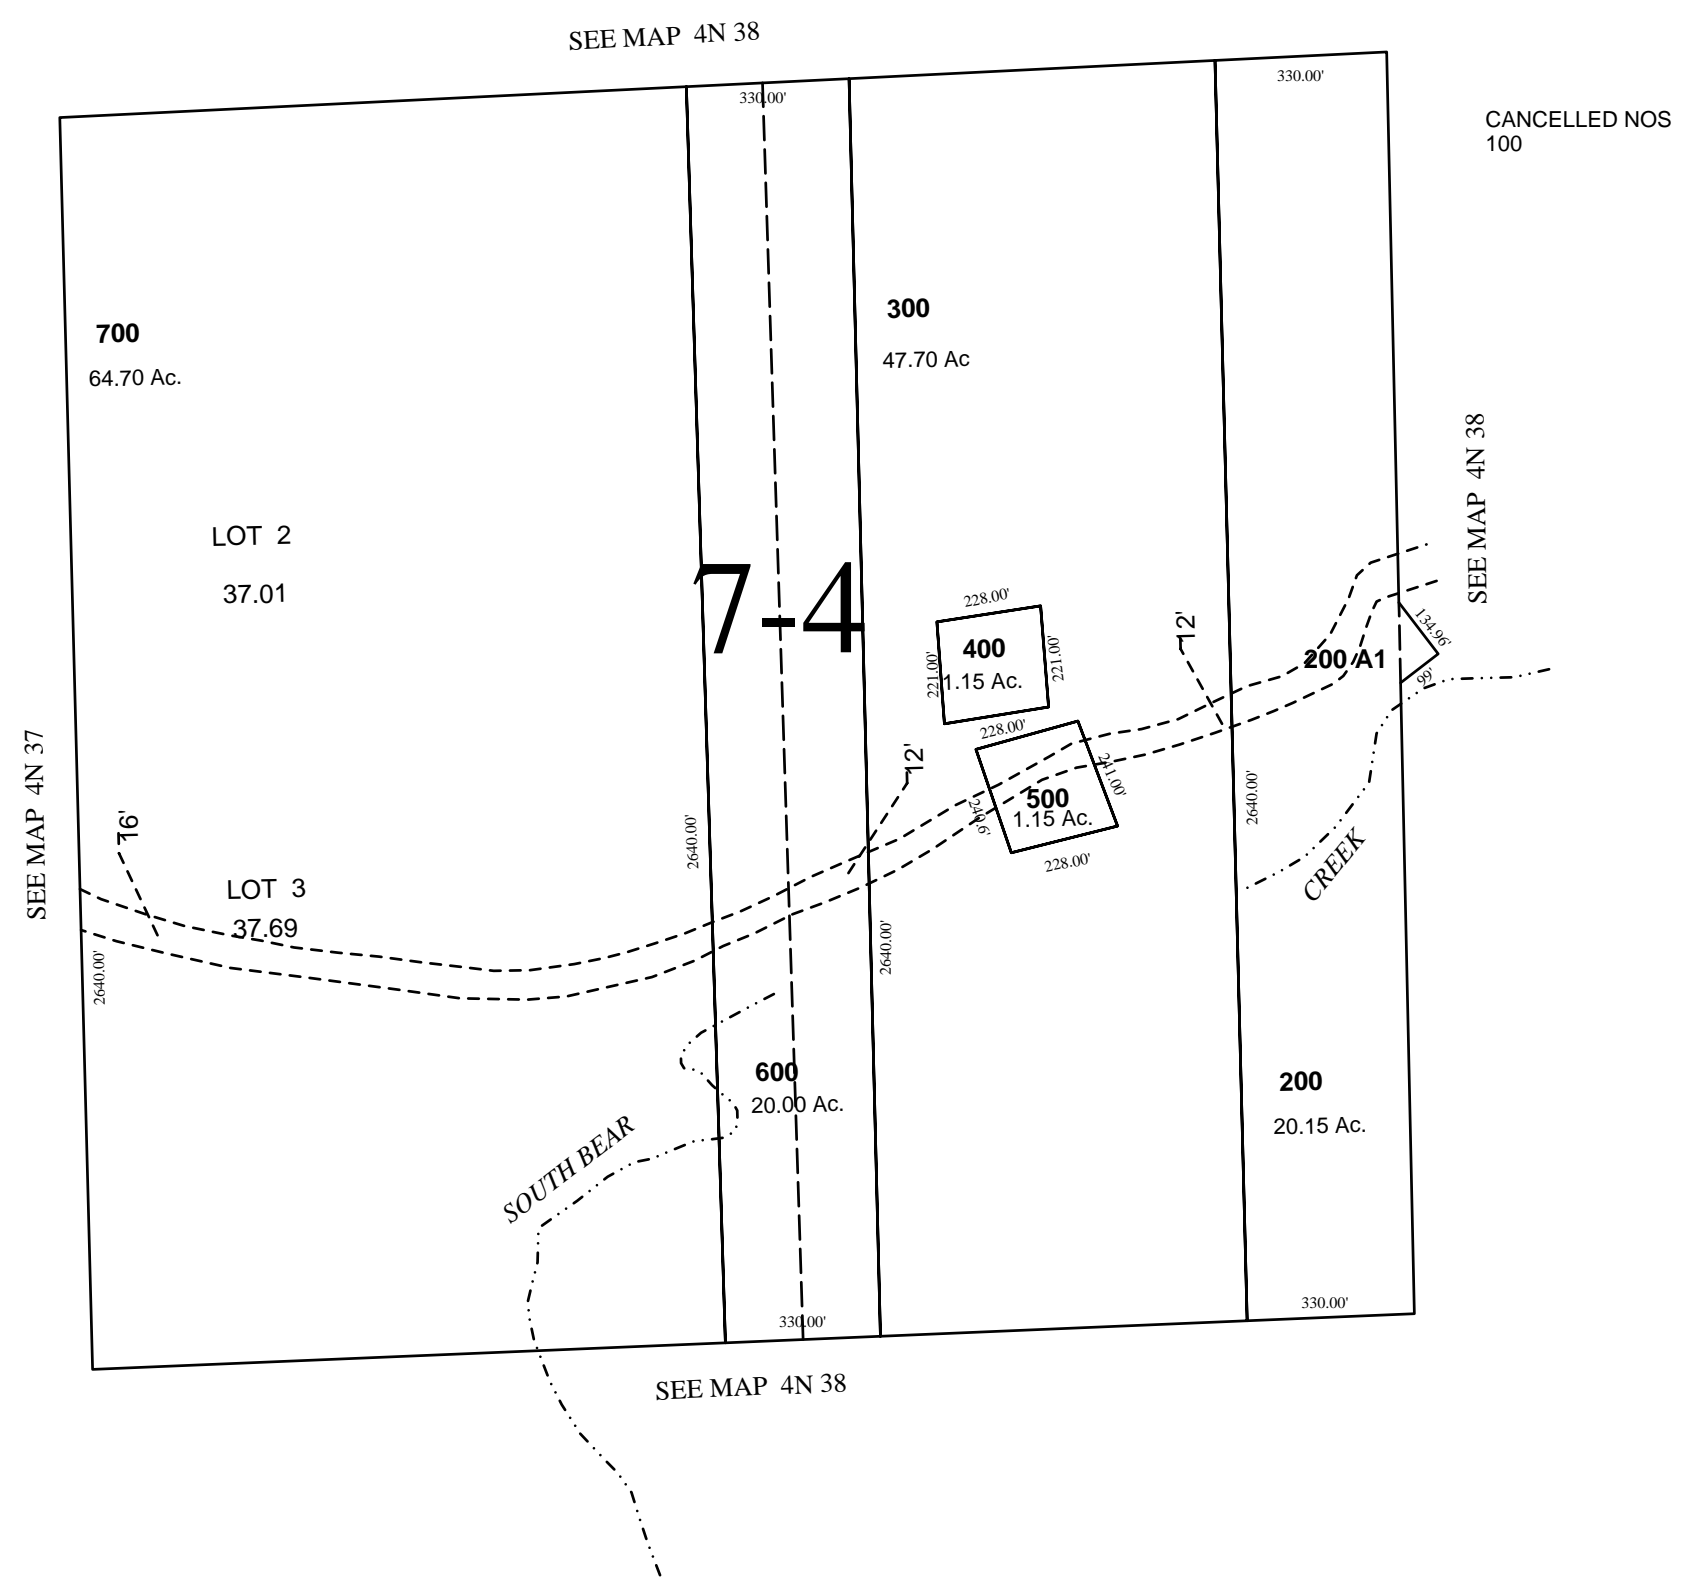

This map was prepared for Assessment purposes only.

SEC 7 T4 N R38E WM UMATILLA COUNTY, OR

SCALE: 1" = 400'

06/05/03

4N3807

4N3807