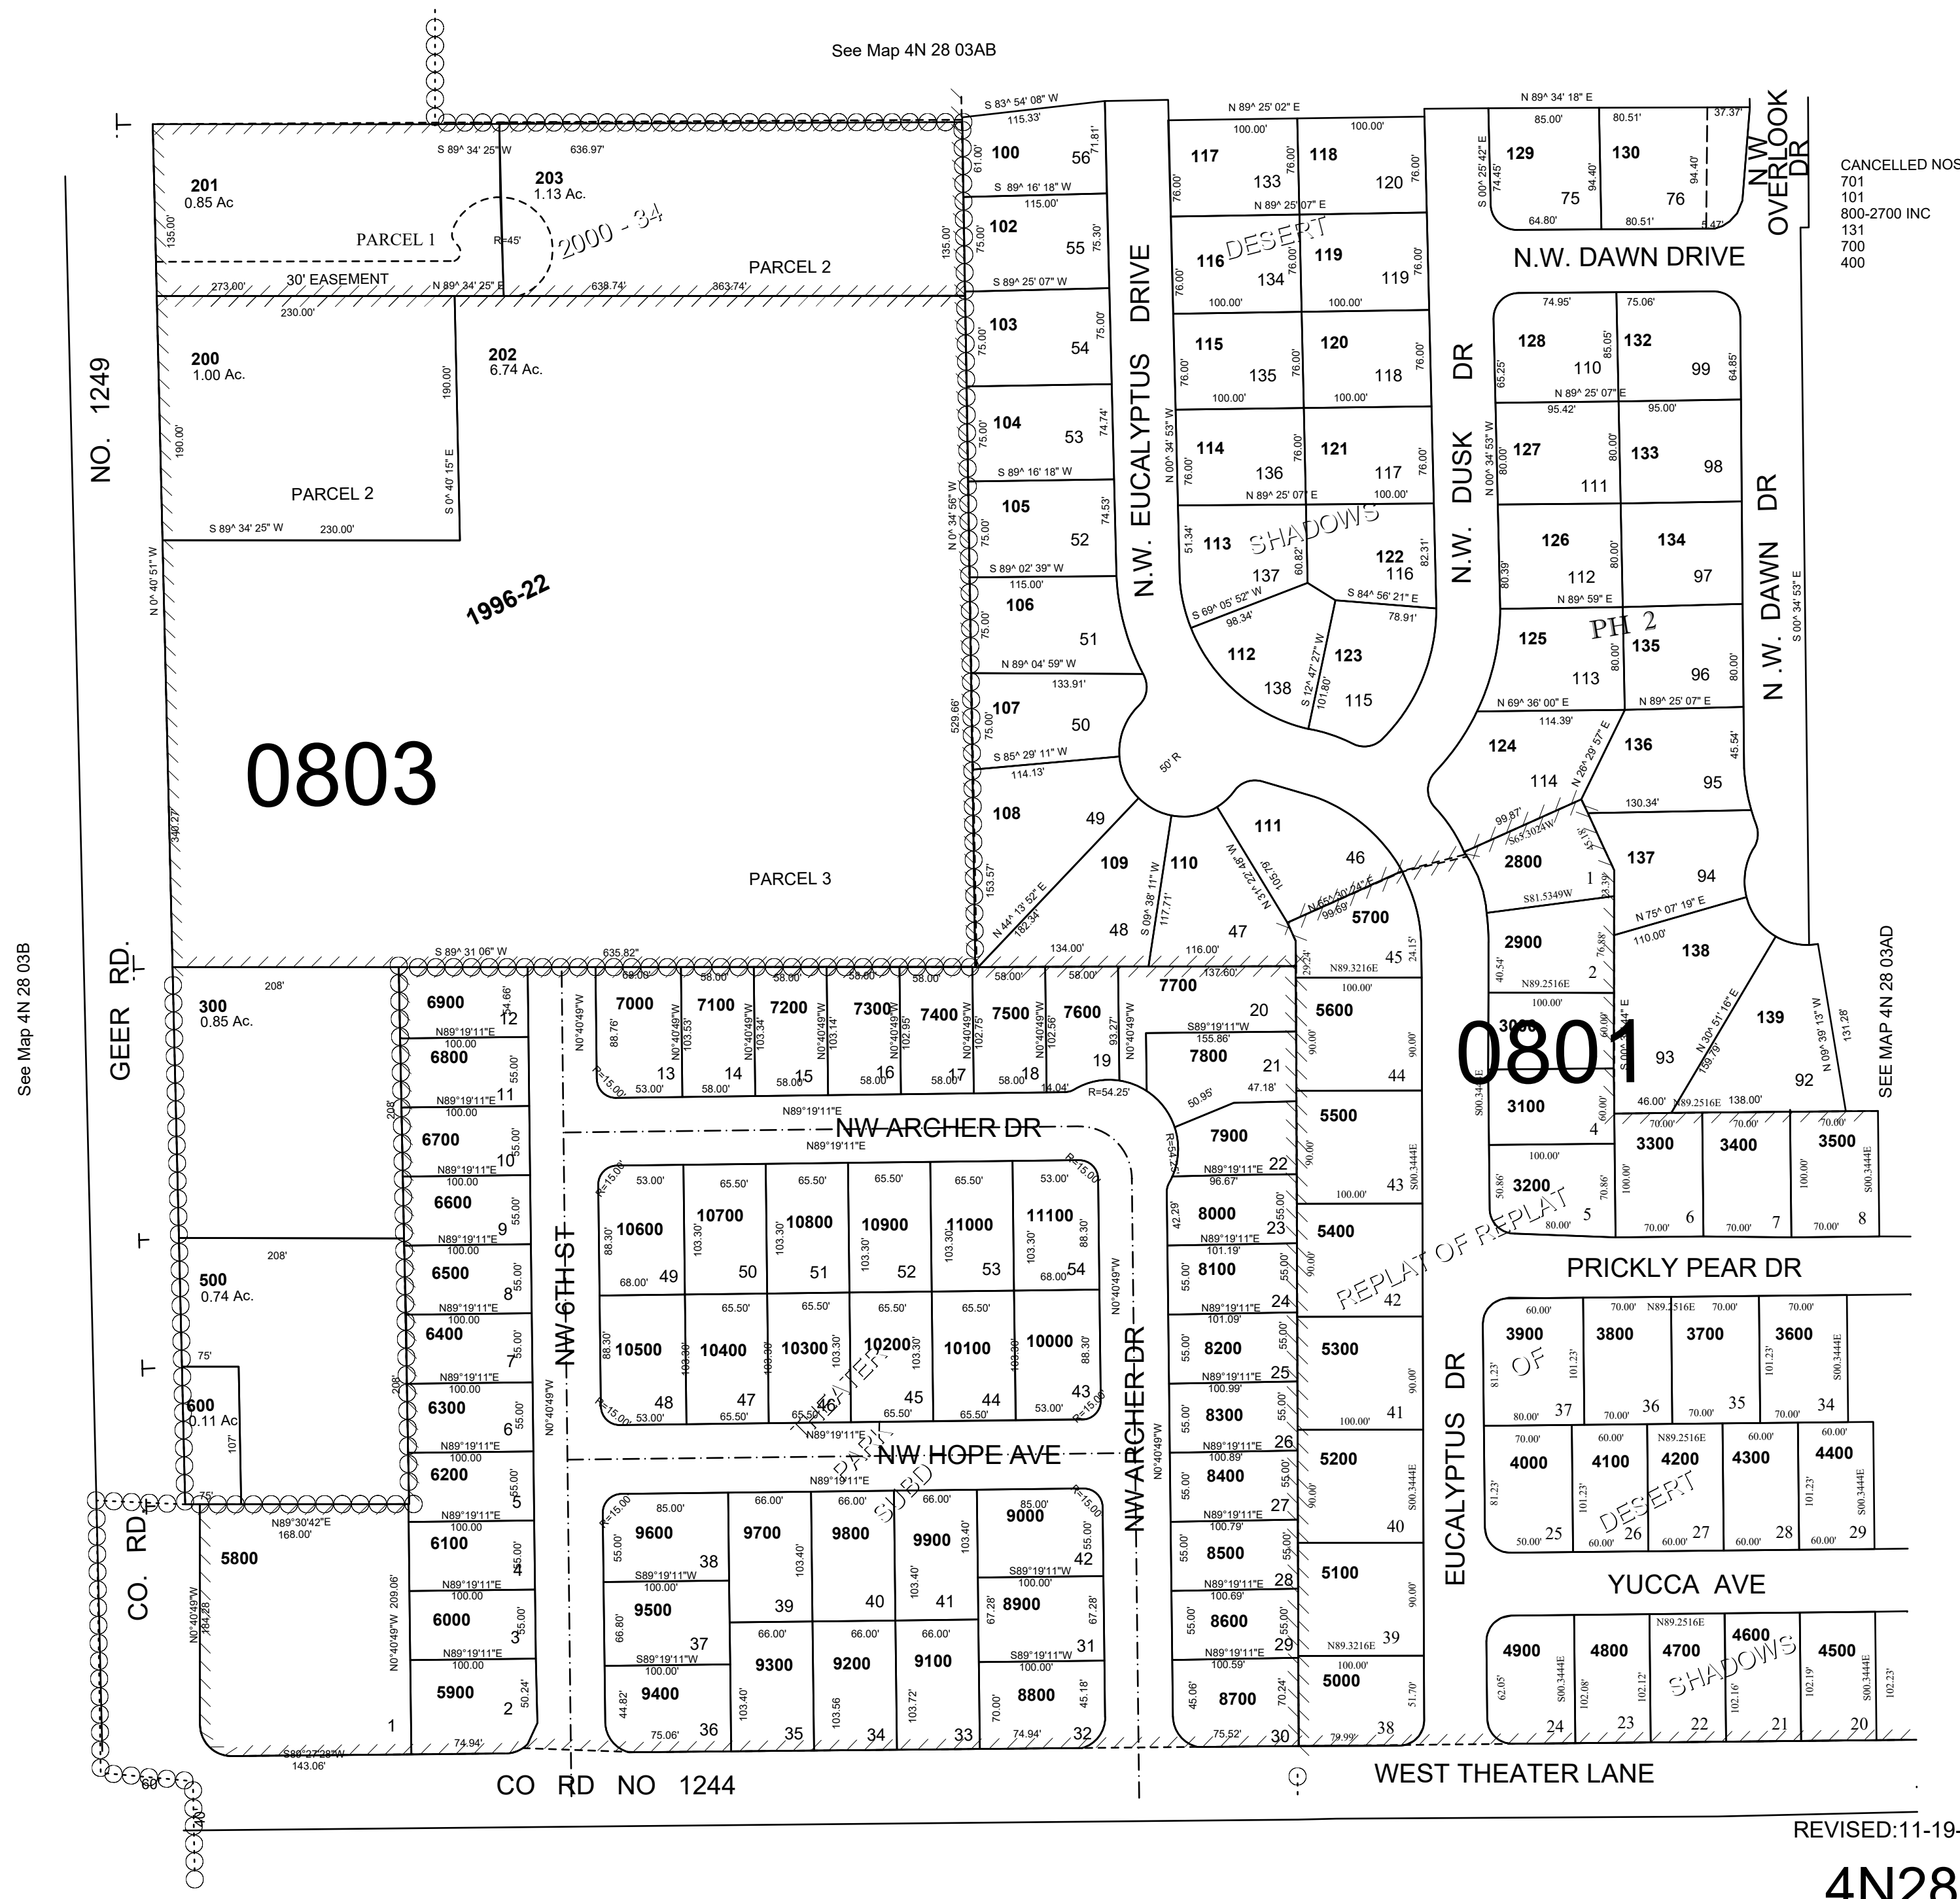

This map was prepared for Assessment & Taxation purposes only and was NOT prepared nor is it suitable for legal, engineering or surveying purposes.

SW1/4 NE1/4 SEC 3 T4N R28 E WM
UMATILLA COUNTY, OR
SCALE: 1" = 100'

4N2803AC
AERIAL PHOTO NO 1P-123

CANCELLED NOS
701
101
800-2700 INC
131
700
400

SEE MAP 4N 28 03AD

See Map 4N 28 03B

See Map 4N 28 03AB

See Map 4N 28 03D

REVISED:11-19-2020

4N2803AC