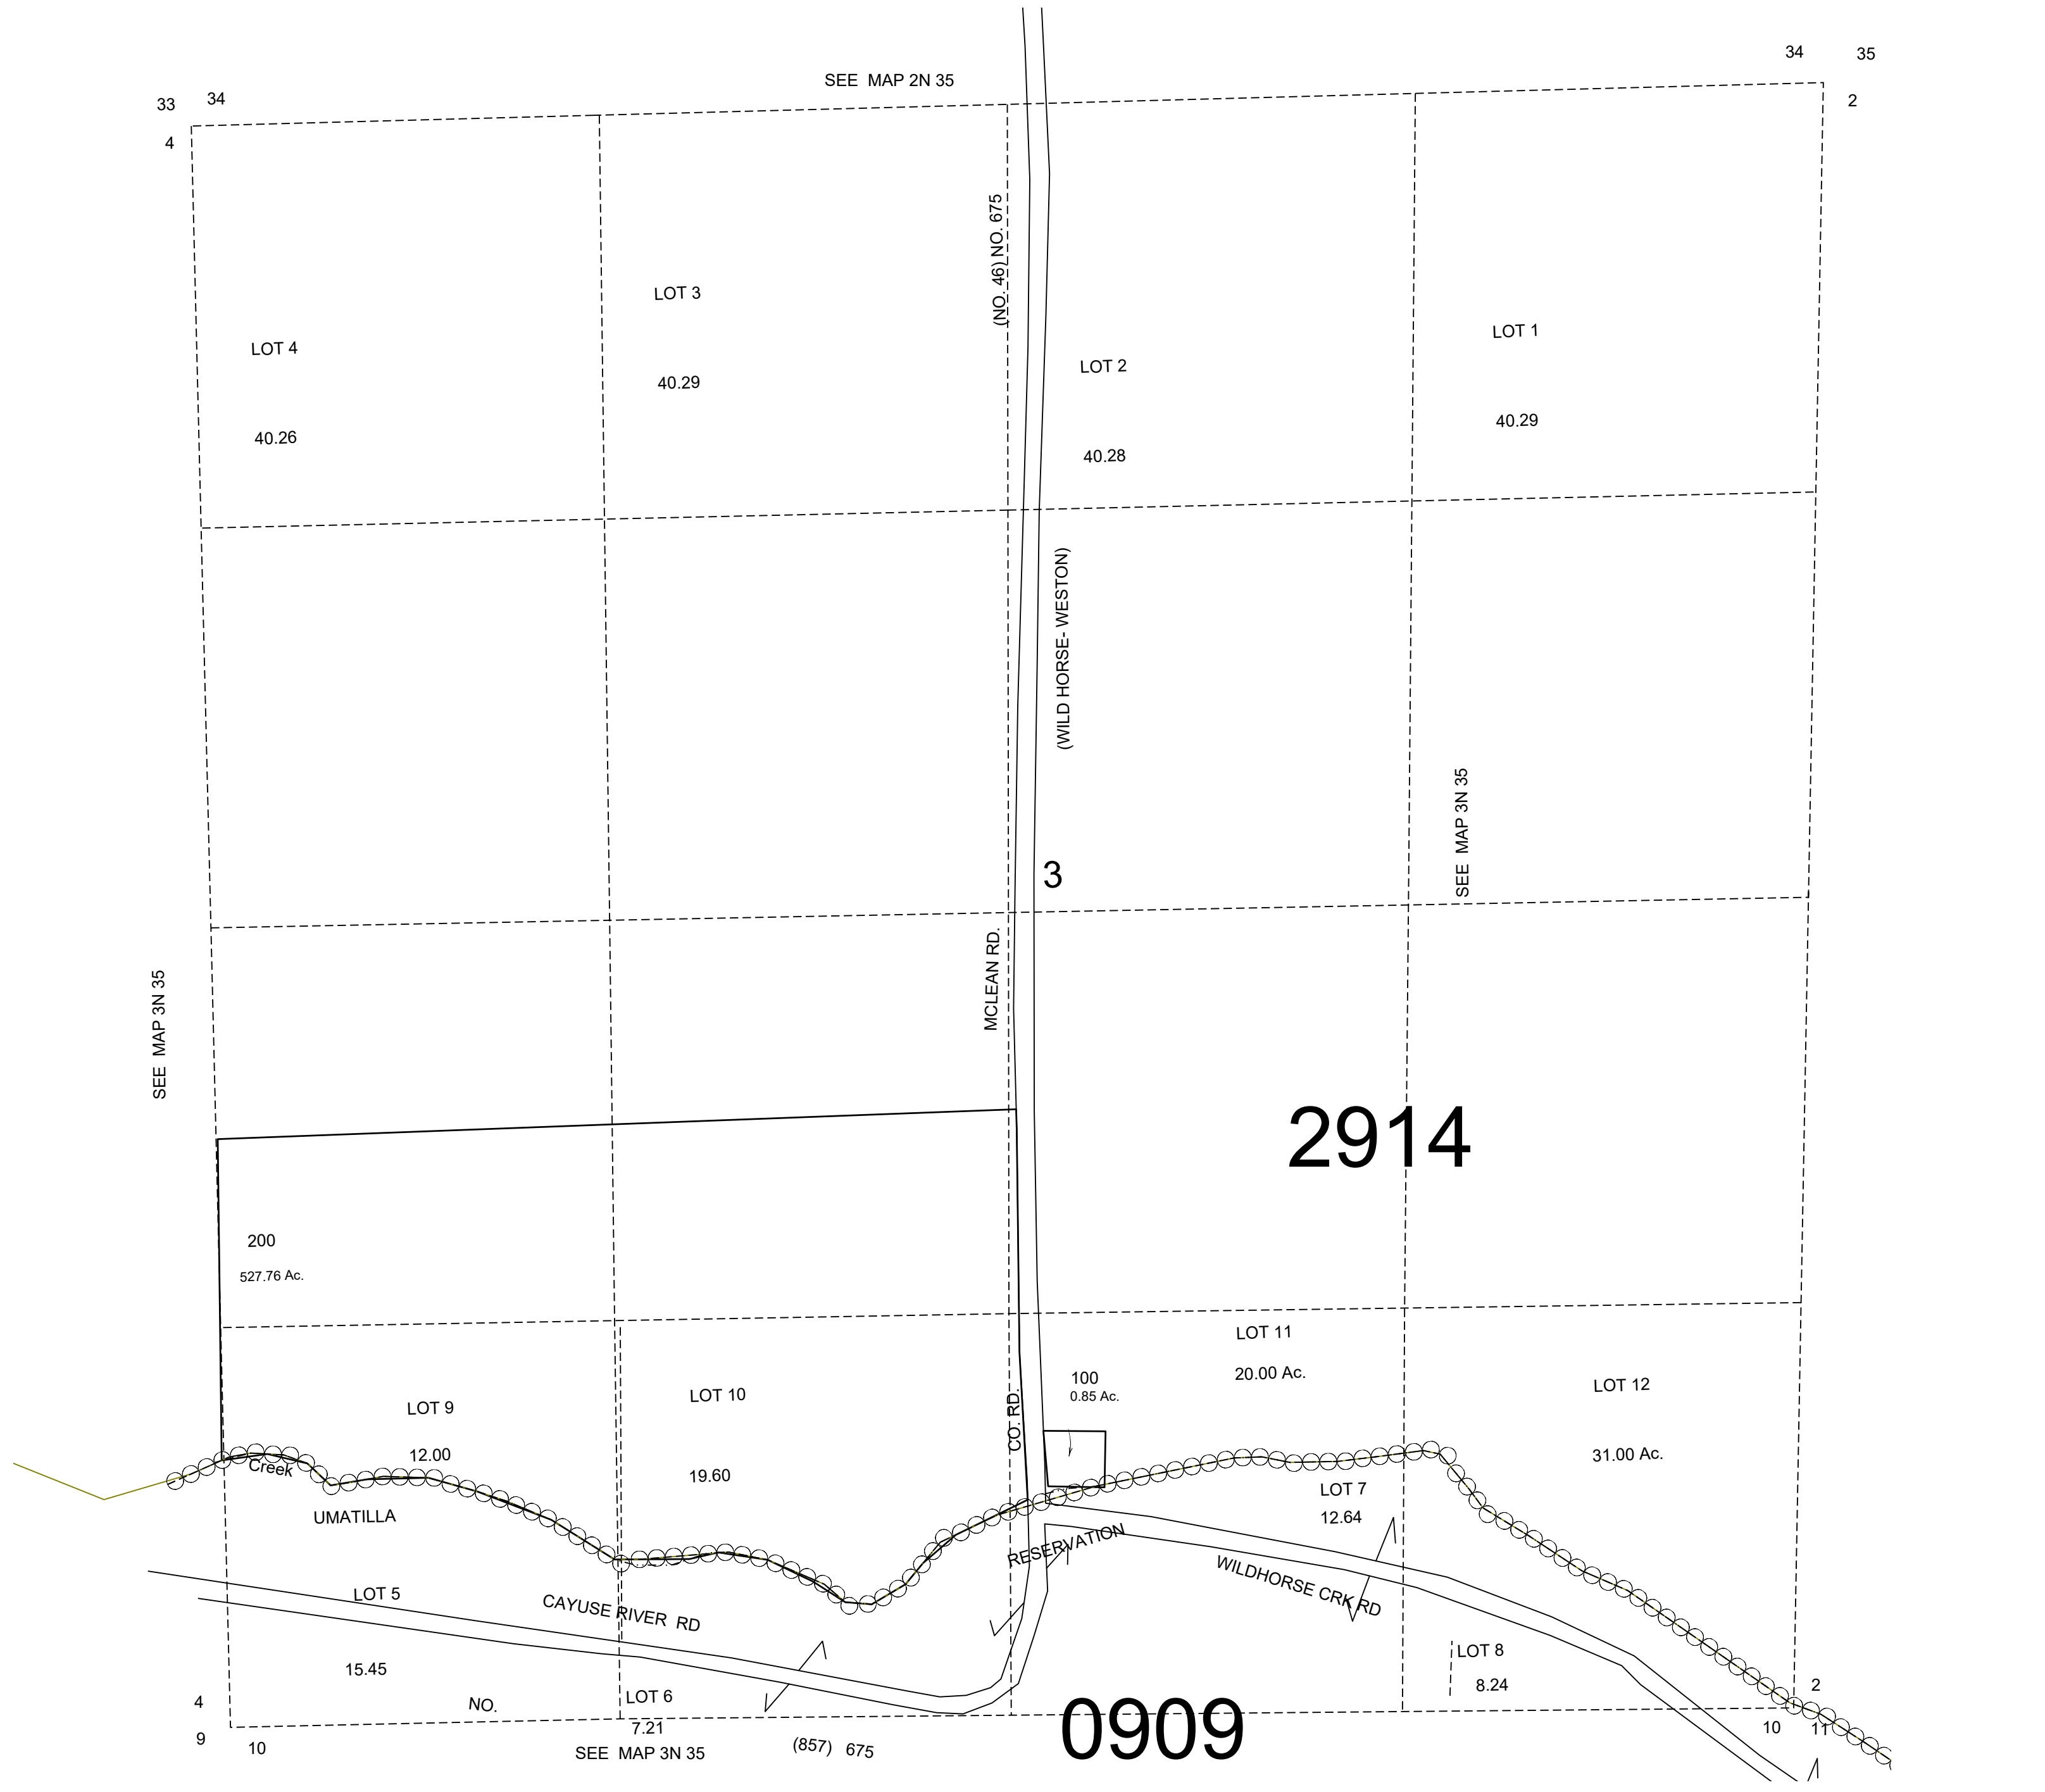

This map was prepared for Assessment & Taxation purposes only and was NOT prepared nor is it suitable for legal, engineering or surveying purposes.

SEC 3 T3N R36E WM UMATILLA COUNTY, OR

3N3503

SCALE: 1" = 400'