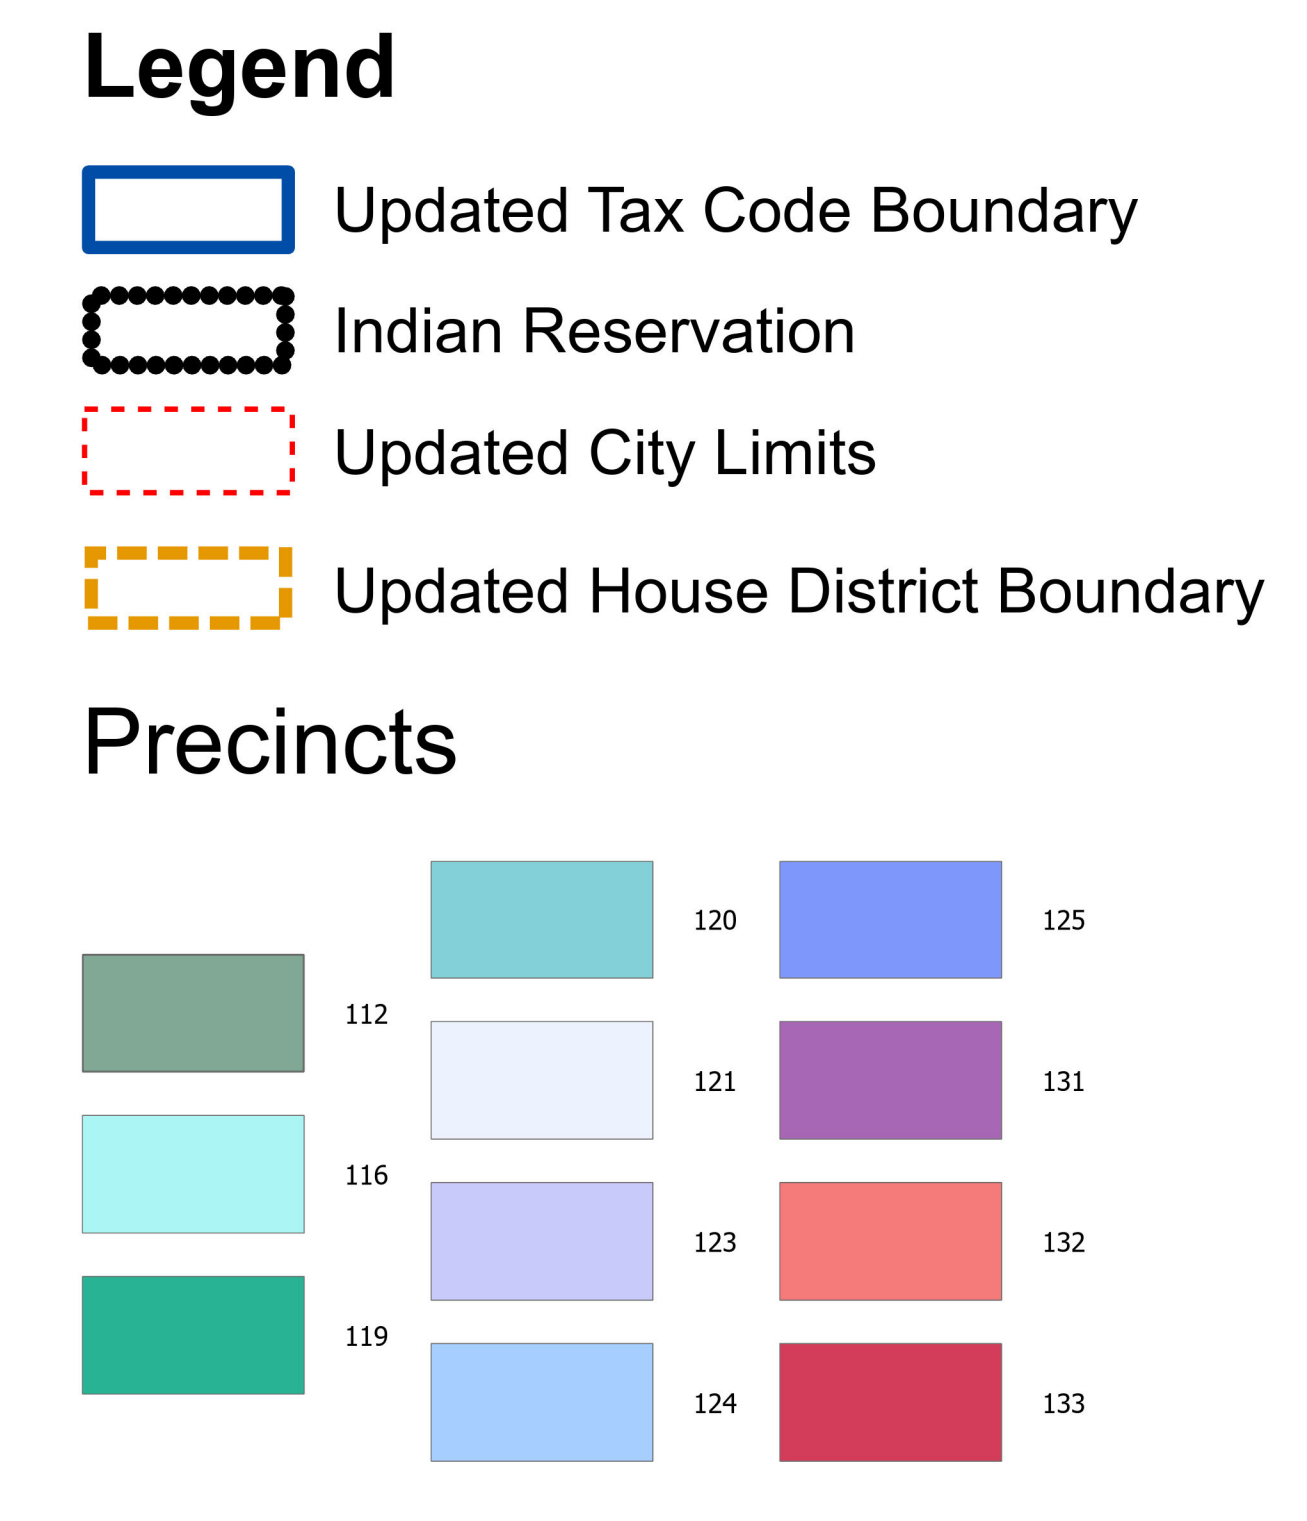

Umatilla County, Oregon

Voting Precincts - Map C