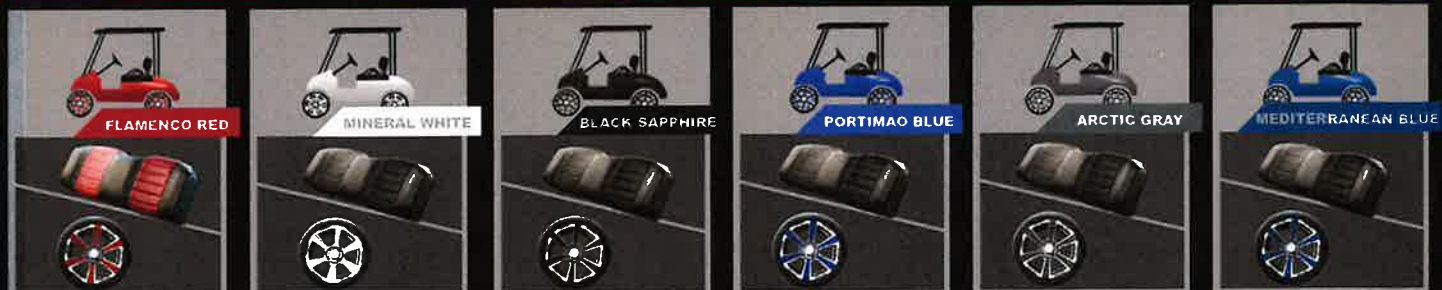

Color matching standard

Optional color

EVOLUTION ELECTRIC VEHICLES INC

California Offices: 2620 Palisades Drive, Corona CA 92882
Florida Distribution: 7600 Narcoossee Rd, Orlando, FL 32822
Texas Distribution: 4053 Grand Lakes way, Grand Prairie, TX 75050
951-268-6689 info@evolutionelectricvehicle.com
evolutionelectricvehicle.com

IMAGE FOR ILLUSTRATION PURPOSES ONLY